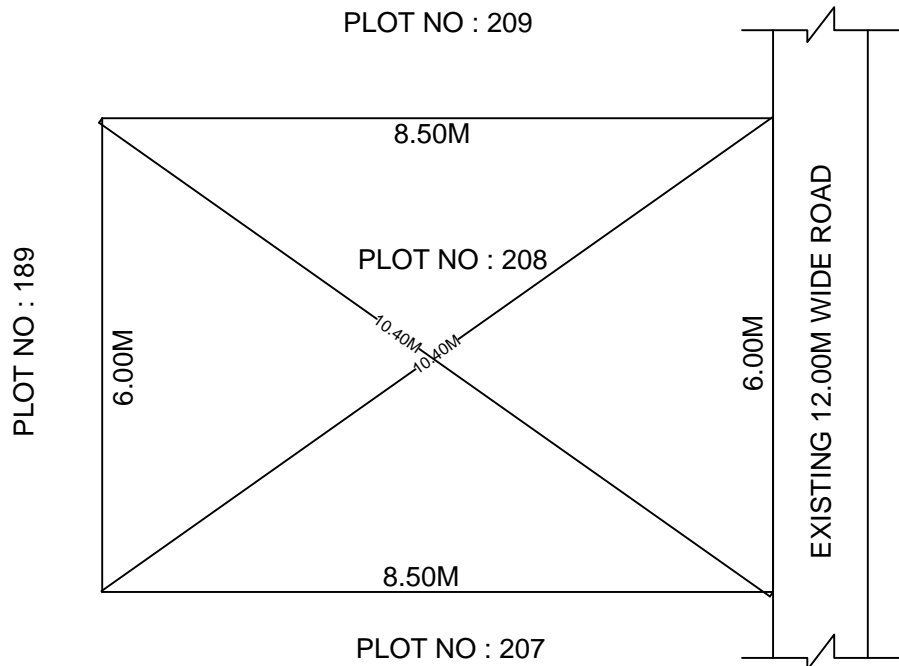

SITE PLAN OF SHOWING PLOT NO : 208, AUTONAGAR AT
CHALLAPALLI VILLAGE & MANDAL, KRISHNA DISTRICT.

PLOT AREA : 51.00 Sqm

SCALE : 1:100

BOUNDARIES

NORTH : PLOT NO : 209

SOUTH : PLOT NO : 207

EAST : EXISTING 12.00M WIDE ROAD

WEST : PLOT NO : 189

***NOTE :- 1) The site plan measurements shown above are as per approved layout plan approved by APCRDA.

2) The site plan is indicative only. The actual features are subject to modification if any by the competent authority on time to time basis and also ground condition of the actual measurements.

3) Any alteration/Modification on extent of the said plot will be notified accordingly.