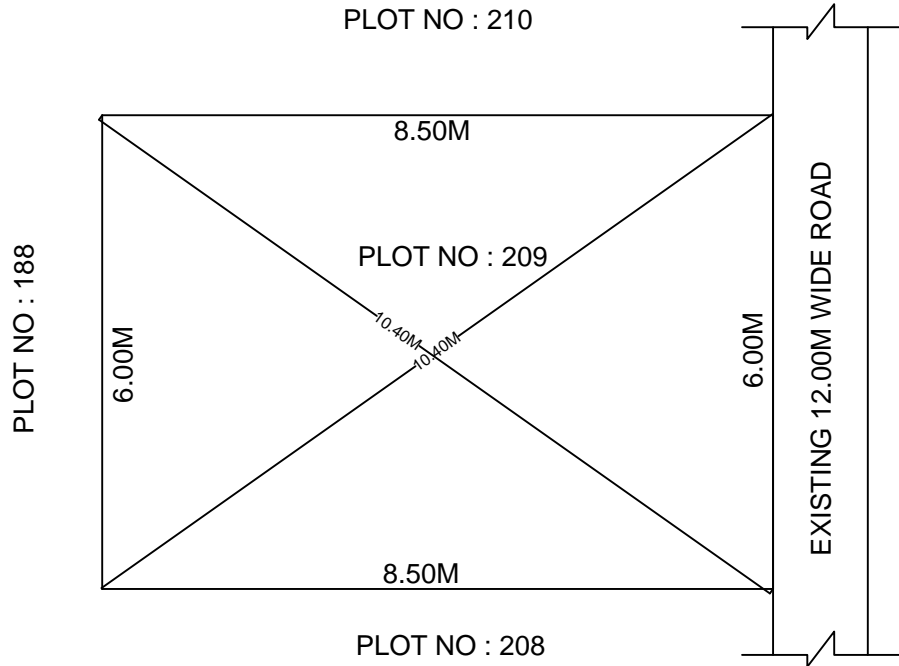

SITE PLAN OF SHOWING PLOT NO : 209, AUTONAGAR AT  
CHALLAPALLI VILLAGE & MANDAL, KRISHNA DISTRICT.

PLOT AREA : 51.00 Sqm

SCALE : 1:100

BOUNDARIES

NORTH : PLOT NO : 210

SOUTH : PLOT NO : 208

EAST : EXISTING 12.00M WIDE ROAD

WEST : PLOT NO : 188

**\*\*\*NOTE :-** 1) The site plan measurements shown above are as per approved layout plan approved by APCRDA.

2) The site plan is indicative only. The actual features are subject to modification if any by the competent authority on time to time basis and also ground condition of the actual measurements.

3) Any alteration/Modification on extent of the said plot will be notified accordingly.