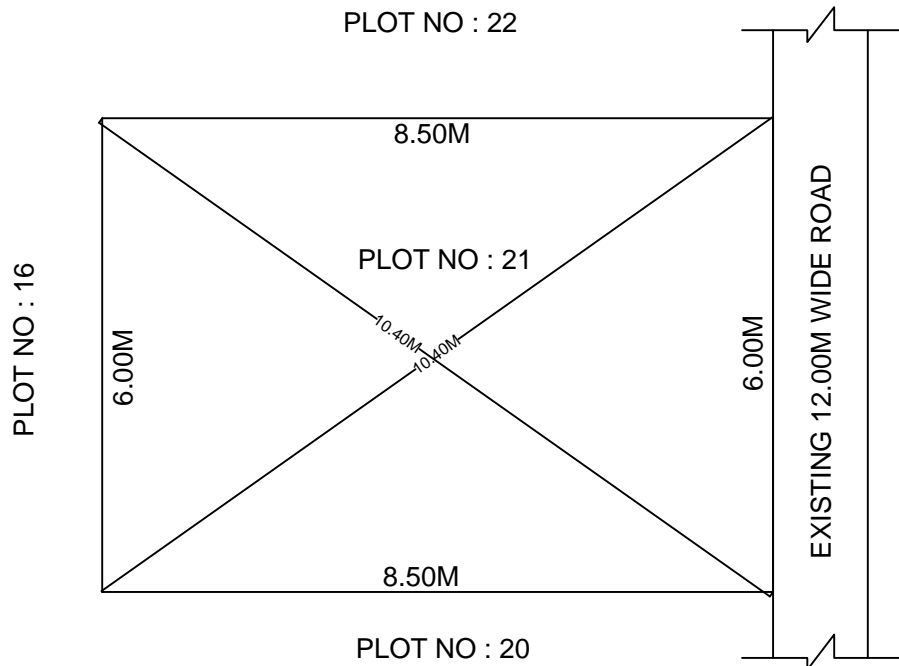

SITE PLAN OF SHOWING PLOT NO : 21, AUTONAGAR AT
CHALLAPALLI VILLAGE & MANDAL, KRISHNA DISTRICT.

PLOT AREA : 51.00 Sqm

SCALE : 1:100

BOUNDARIES

NORTH : PLOT NO : 22

SOUTH : PLOT NO : 20

EAST : EXISTING 12.00M WIDE ROAD

WEST : PLOT NO : 16

***NOTE :- 1) The site plan measurements shown above are as per approved layout plan approved by APCRDA.

2) The site plan is indicative only. The actual features are subject to modification if any by the competent authority on time to time basis and also ground condition of the actual measurements.

3) Any alteration/Modification on extent of the said plot will be notified accordingly.