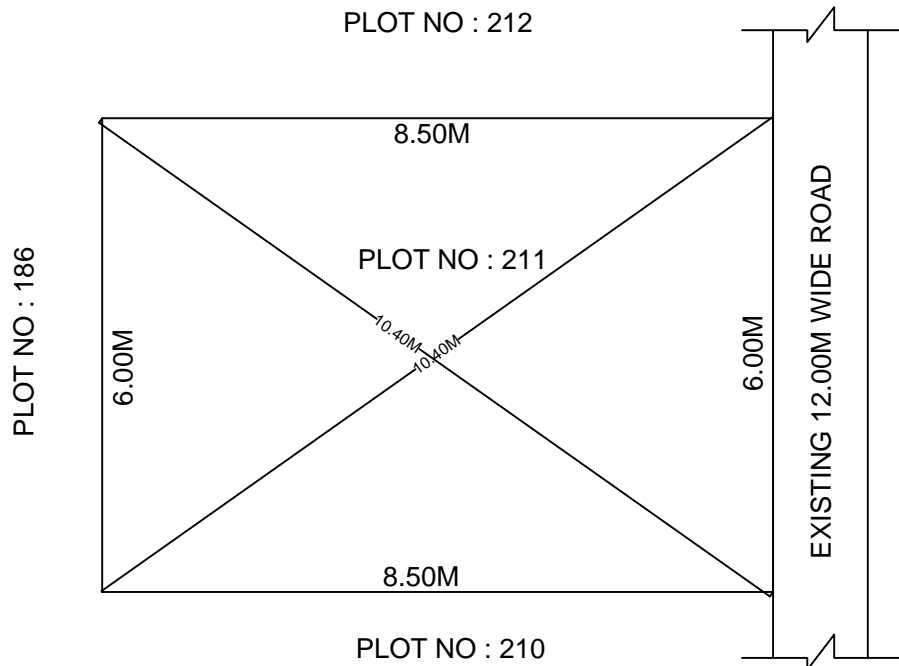

SITE PLAN OF SHOWING PLOT NO : 211, AUTONAGAR AT
CHALLAPALLI VILLAGE & MANDAL, KRISHNA DISTRICT.

PLOT AREA : 51.00 Sqm

SCALE : 1:100

BOUNDARIES

NORTH : PLOT NO : 212

SOUTH : PLOT NO : 210

EAST : EXISTING 12.00M WIDE ROAD

WEST : PLOT NO : 186

***NOTE :- 1) The site plan measurements shown above are as per approved layout plan approved by APCRDA.

2) The site plan is indicative only. The actual features are subject to modification if any by the competent authority on time to time basis and also ground condition of the actual measurements.

3) Any alteration/Modification on extent of the said plot will be notified accordingly.