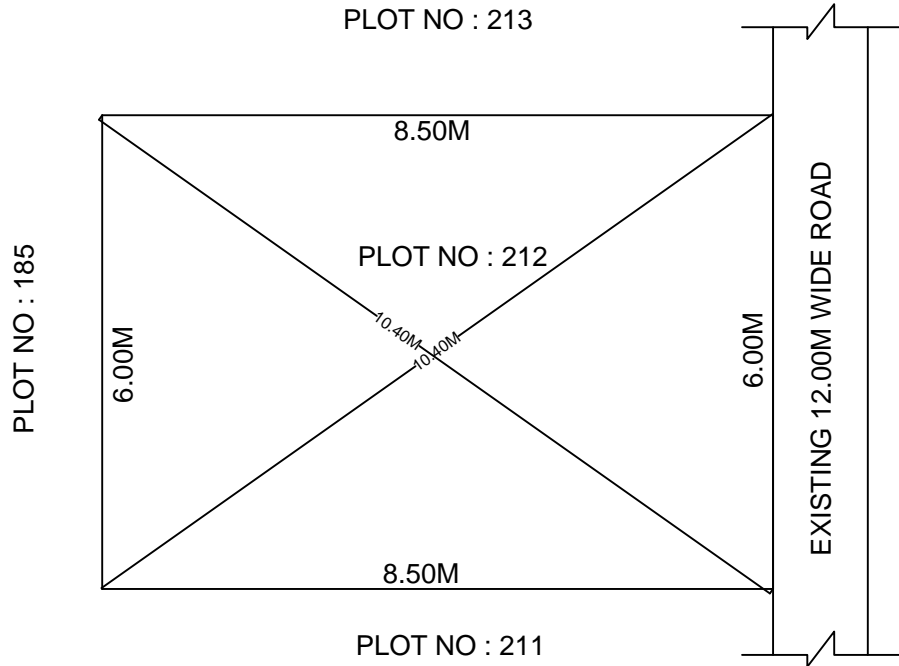

SITE PLAN OF SHOWING PLOT NO : 212, AUTONAGAR AT
CHALLAPALLI VILLAGE & MANDAL, KRISHNA DISTRICT.

PLOT AREA : 51.00 Sqm

SCALE : 1:100

BOUNDARIES

NORTH : PLOT NO : 213

SOUTH : PLOT NO : 211

EAST : EXISTING 12.00M WIDE ROAD

WEST : PLOT NO : 185

***NOTE :- 1) The site plan measurements shown above are as per approved layout plan approved by APCRDA.

2) The site plan is indicative only. The actual features are subject to modification if any by the competent authority on time to time basis and also ground condition of the actual measurements.

3) Any alteration/Modification on extent of the said plot will be notified accordingly.