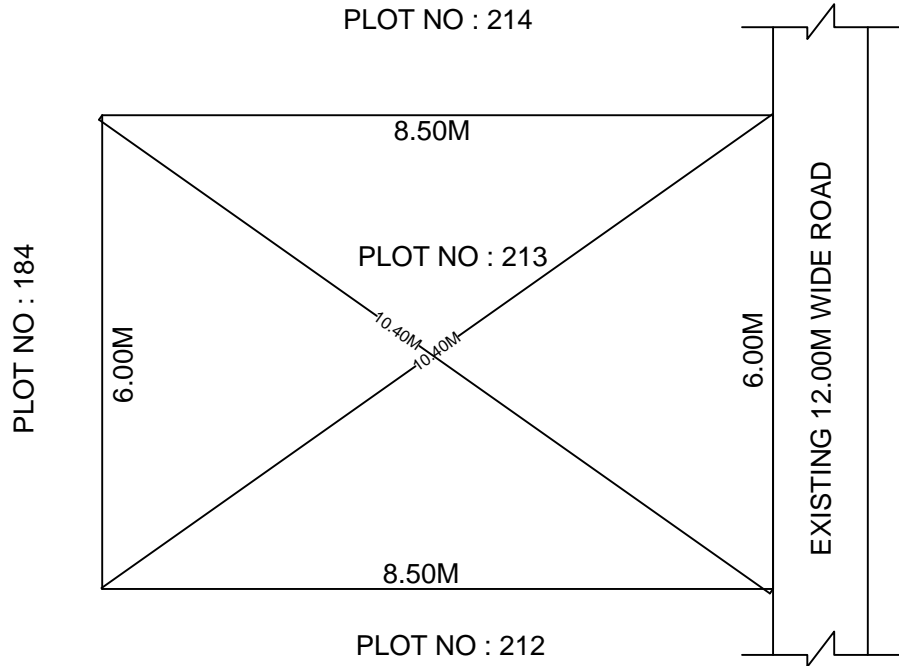

SITE PLAN OF SHOWING PLOT NO : 213, AUTONAGAR AT
CHALLAPALLI VILLAGE & MANDAL, KRISHNA DISTRICT.

PLOT AREA : 51.00 Sqm

SCALE : 1:100

BOUNDARIES

NORTH : PLOT NO : 214

SOUTH : PLOT NO : 212

EAST : EXISTING 12.00M WIDE ROAD

WEST : PLOT NO : 184

***NOTE :- 1) The site plan measurements shown above are as per approved layout plan approved by APCRDA.

2) The site plan is indicative only. The actual features are subject to modification if any by the competent authority on time to time basis and also ground condition of the actual measurements.

3) Any alteration/Modification on extent of the said plot will be notified accordingly.