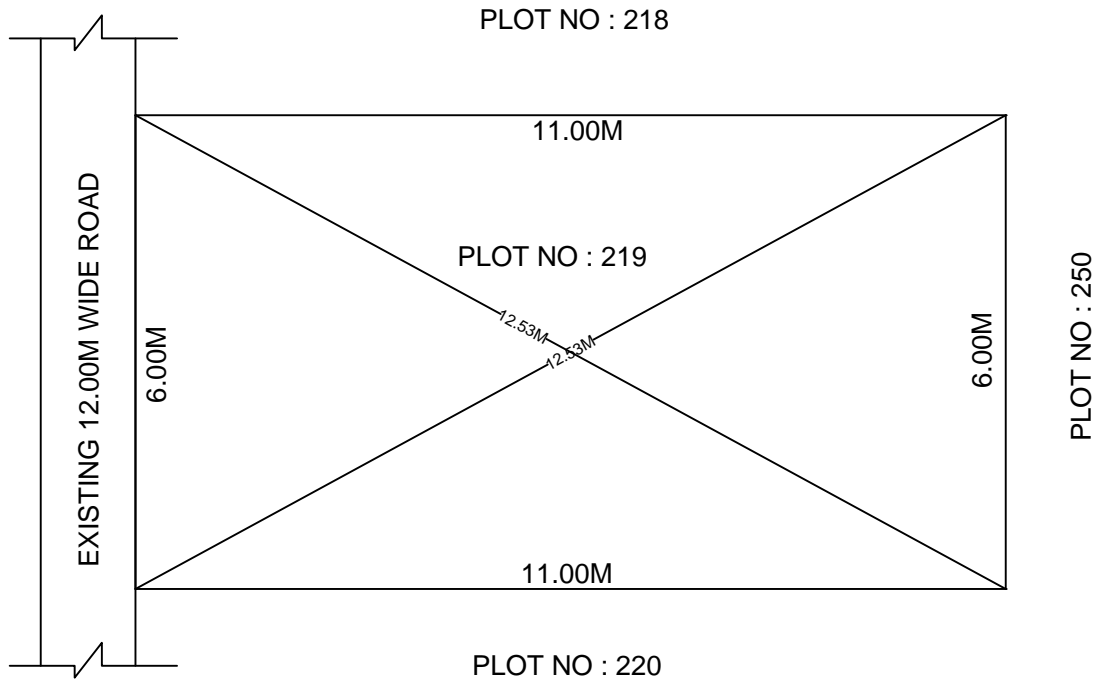

SITE PLAN OF SHOWING PLOT NO : 219, AUTONAGAR AT
CHALLAPALLI VILLAGE & MANDAL, KRISHNA DISTRICT.

PLOT AREA : 66.00 Sqm

SCALE : 1:100

BOUNDARIES

NORTH : PLOT NO : 218

SOUTH : PLOT NO : 220

EAST : PLOT NO : 250

WEST : EXISTING 12.00M WIDE ROAD

*****NOTE :-** 1) The site plan measurements shown above are as per approved layout plan approved by APCRDA.

2) The site plan is indicative only. The actual features are subject to modification if any by the competent authority on time to time basis and also ground condition of the actual measurements.

3) Any alteration/Modification on extent of the said plot will be notified accordingly.