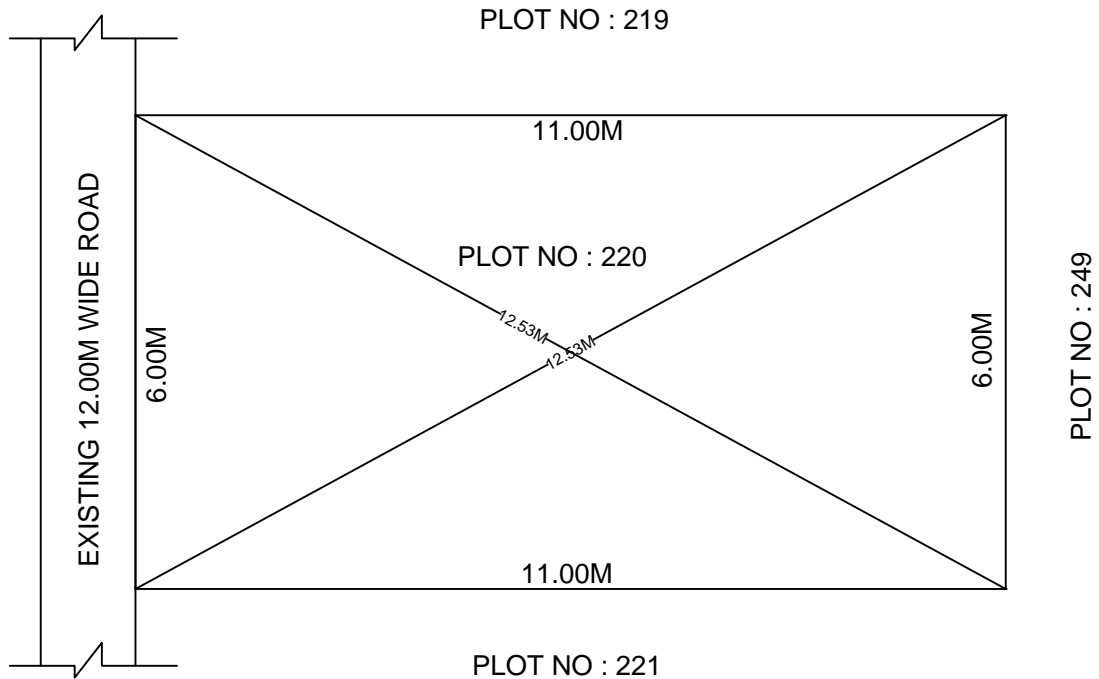

SITE PLAN OF SHOWING PLOT NO : 220, AUTONAGAR AT
CHALLAPALLI VILLAGE & MANDAL, KRISHNA DISTRICT.

PLOT AREA : 66.00 Sqm

SCALE : 1:100

BOUNDARIES

NORTH : PLOT NO : 219

SOUTH : PLOT NO : 221

EAST : PLOT NO : 249

WEST : EXISTING 12.00M WIDE ROAD

*****NOTE :-** 1) The site plan measurements shown above are as per approved layout plan approved by APCRDA.

2) The site plan is indicative only. The actual features are subject to modification if any by the competent authority on time to time basis and also ground condition of the actual measurements.

3) Any alteration/Modification on extent of the said plot will be notified accordingly.