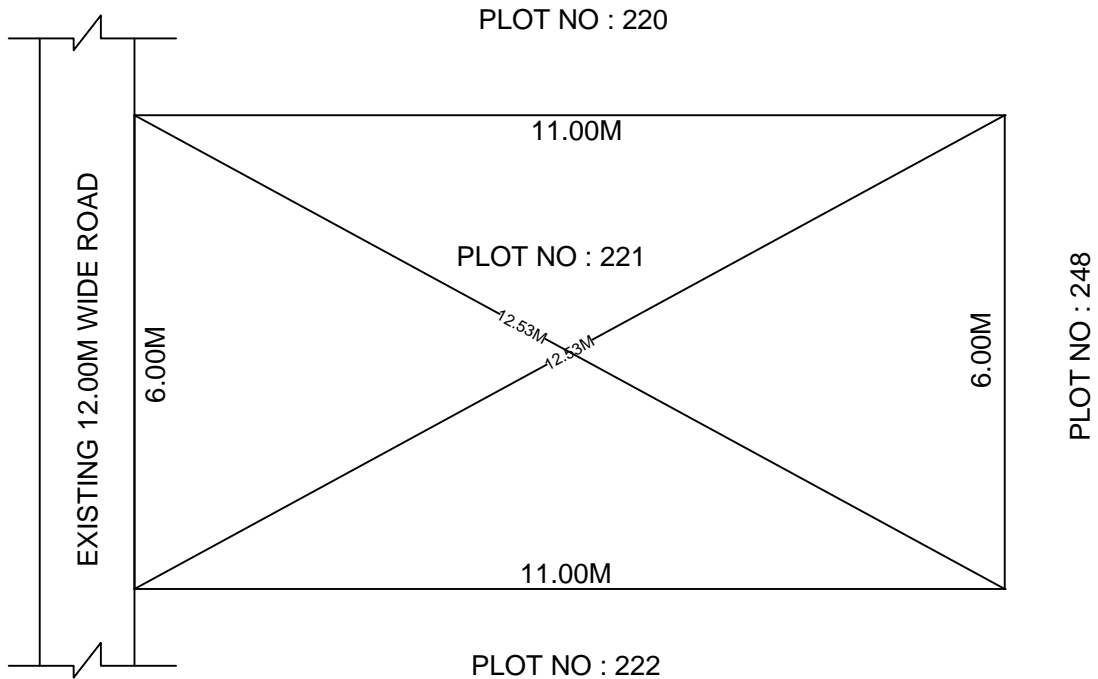

SITE PLAN OF SHOWING PLOT NO : 221, AUTONAGAR AT
CHALLAPALLI VILLAGE & MANDAL, KRISHNA DISTRICT.

PLOT AREA : 66.00 Sqm

SCALE : 1:100

BOUNDARIES

NORTH : PLOT NO : 220

SOUTH : PLOT NO : 222

EAST : PLOT NO : 248

WEST : EXISTING 12.00M WIDE ROAD

*****NOTE :-** 1) The site plan measurements shown above are as per approved layout plan approved by APCRDA.

2) The site plan is indicative only. The actual features are subject to modification if any by the competent authority on time to time basis and also ground condition of the actual measurements.

3) Any alteration/Modification on extent of the said plot will be notified accordingly.