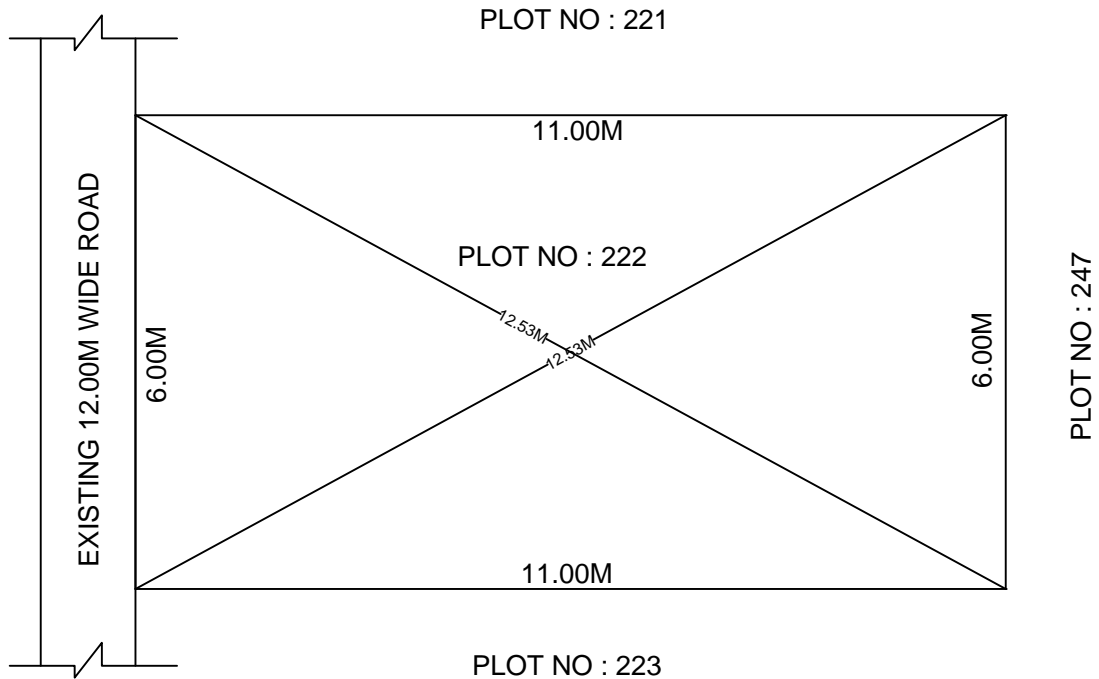

SITE PLAN OF SHOWING PLOT NO : 222, AUTONAGAR AT
CHALLAPALLI VILLAGE & MANDAL, KRISHNA DISTRICT.

PLOT AREA : 66.00 Sqm

SCALE : 1:100

BOUNDARIES

NORTH : PLOT NO : 221

SOUTH : PLOT NO : 223

EAST : PLOT NO : 247

WEST : EXISTING 12.00M WIDE ROAD

*****NOTE :-** 1) The site plan measurements shown above are as per approved layout plan approved by APCRDA.

2) The site plan is indicative only. The actual features are subject to modification if any by the competent authority on time to time basis and also ground condition of the actual measurements.

3) Any alteration/Modification on extent of the said plot will be notified accordingly.