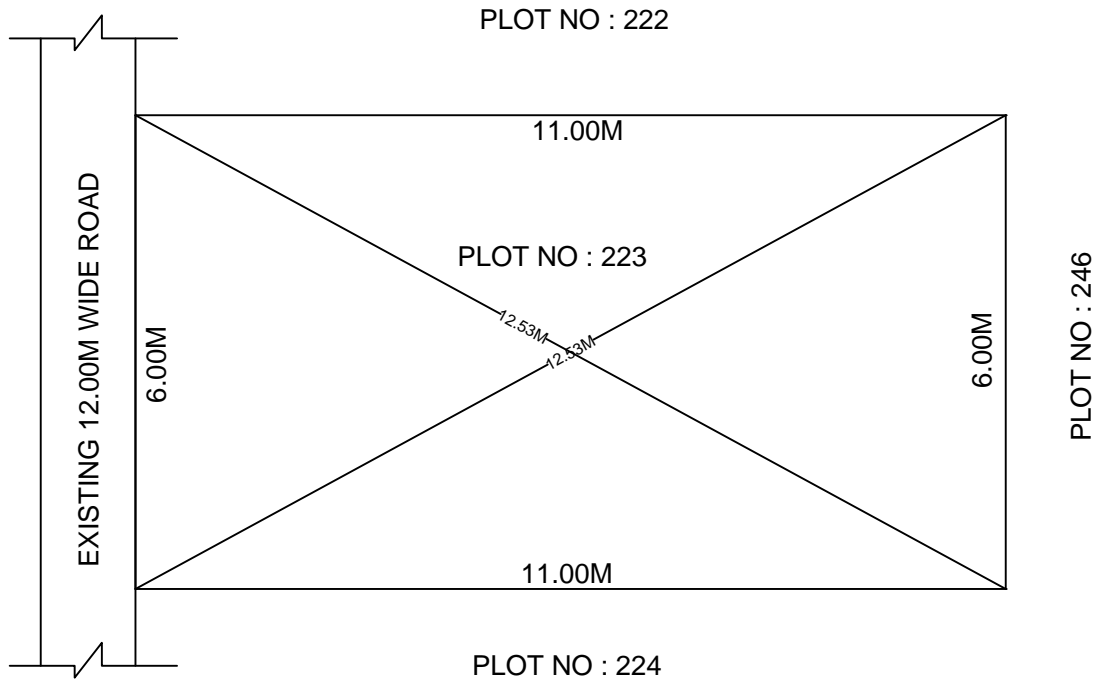

SITE PLAN OF SHOWING PLOT NO : 223, AUTONAGAR AT
CHALLAPALLI VILLAGE & MANDAL, KRISHNA DISTRICT.

PLOT AREA : 66.00 Sqm

SCALE : 1:100

BOUNDARIES

NORTH : PLOT NO : 222

SOUTH : PLOT NO : 224

EAST : PLOT NO : 246

WEST : EXISTING 12.00M WIDE ROAD

*****NOTE :-** 1) The site plan measurements shown above are as per approved layout plan approved by APCRDA.

2) The site plan is indicative only. The actual features are subject to modification if any by the competent authority on time to time basis and also ground condition of the actual measurements.

3) Any alteration/Modification on extent of the said plot will be notified accordingly.