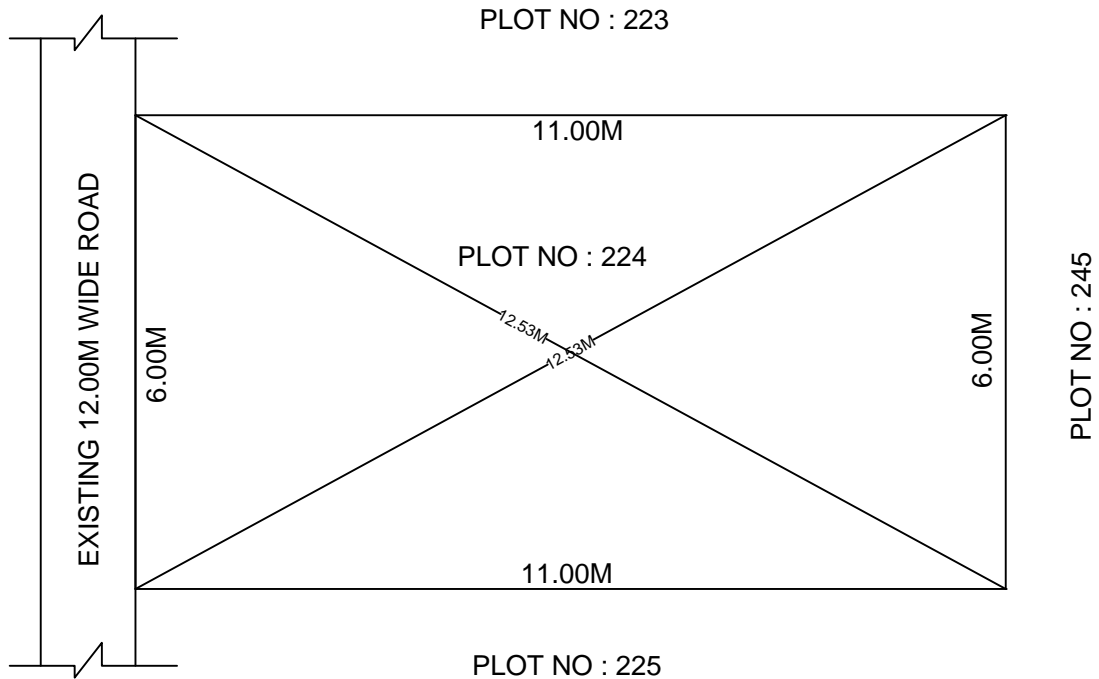

SITE PLAN OF SHOWING PLOT NO : 224, AUTONAGAR AT
CHALLAPALLI VILLAGE & MANDAL, KRISHNA DISTRICT.

PLOT AREA : 66.00 Sqm

SCALE : 1:100

BOUNDARIES

NORTH : PLOT NO : 223

SOUTH : PLOT NO : 225

EAST : PLOT NO : 245

WEST : EXISTING 12.00M WIDE ROAD

*****NOTE :-** 1) The site plan measurements shown above are as per approved layout plan approved by APCRDA.

2) The site plan is indicative only. The actual features are subject to modification if any by the competent authority on time to time basis and also ground condition of the actual measurements.

3) Any alteration/Modification on extent of the said plot will be notified accordingly.