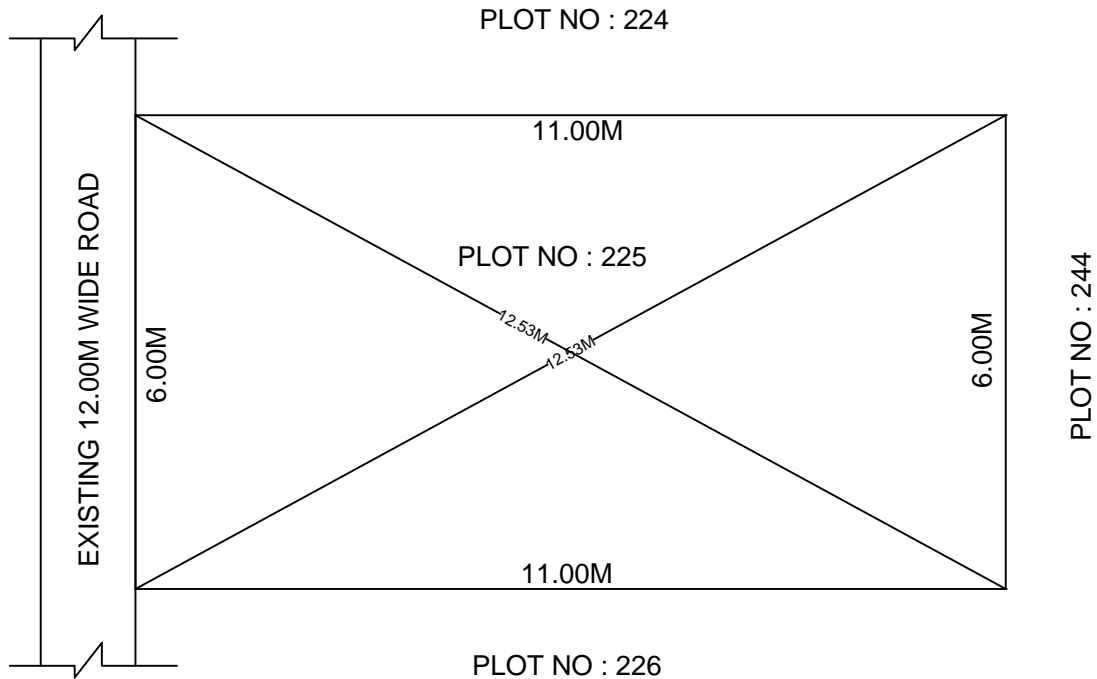

SITE PLAN OF SHOWING PLOT NO : 225, AUTONAGAR AT
CHALLAPALLI VILLAGE & MANDAL, KRISHNA DISTRICT.

PLOT AREA : 66.00 Sqm

SCALE : 1:100

BOUNDARIES

NORTH : PLOT NO : 224

SOUTH : PLOT NO : 226

EAST : PLOT NO : 244

WEST : EXISTING 12.00M WIDE ROAD

*****NOTE :-** 1) The site plan measurements shown above are as per approved layout plan approved by APCRDA.

2) The site plan is indicative only. The actual features are subject to modification if any by the competent authority on time to time basis and also ground condition of the actual measurements.

3) Any alteration/Modification on extent of the said plot will be notified accordingly.