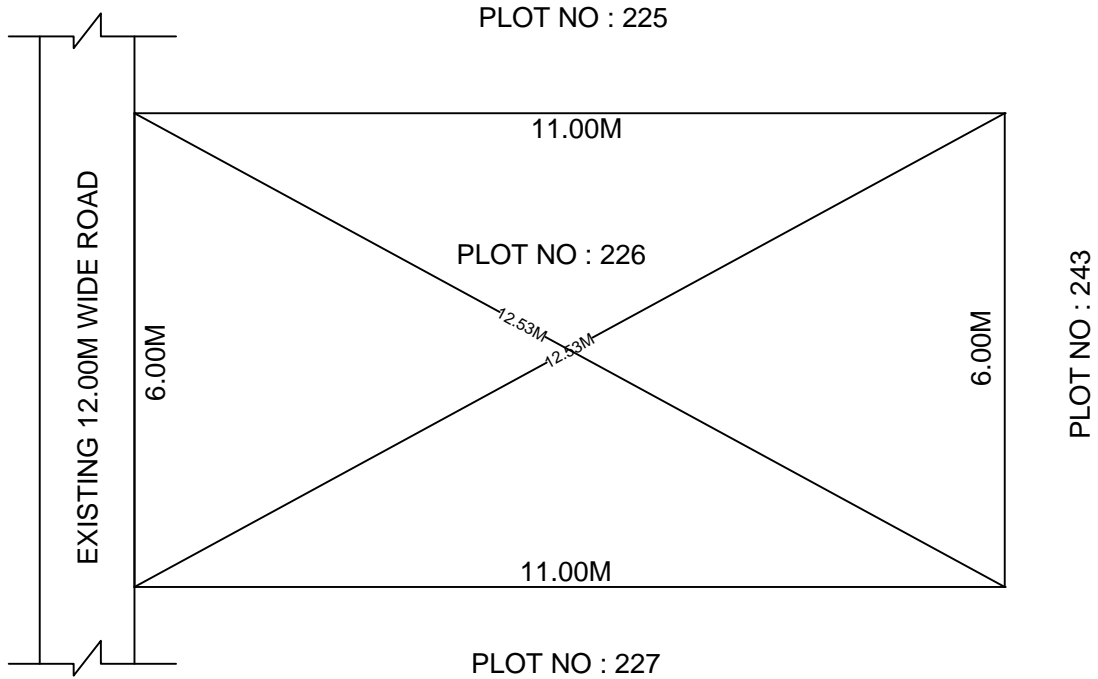

SITE PLAN OF SHOWING PLOT NO : 226, AUTONAGAR AT
CHALLAPALLI VILLAGE & MANDAL, KRISHNA DISTRICT.

PLOT AREA : 66.00 Sqm

SCALE : 1:100

BOUNDARIES

NORTH : PLOT NO : 225

SOUTH : PLOT NO : 227

EAST : PLOT NO : 243

WEST : EXISTING 12.00M WIDE ROAD

*****NOTE :-** 1) The site plan measurements shown above are as per approved layout plan approved by APCRDA.

2) The site plan is indicative only. The actual features are subject to modification if any by the competent authority on time to time basis and also ground condition of the actual measurements.

3) Any alteration/Modification on extent of the said plot will be notified accordingly.