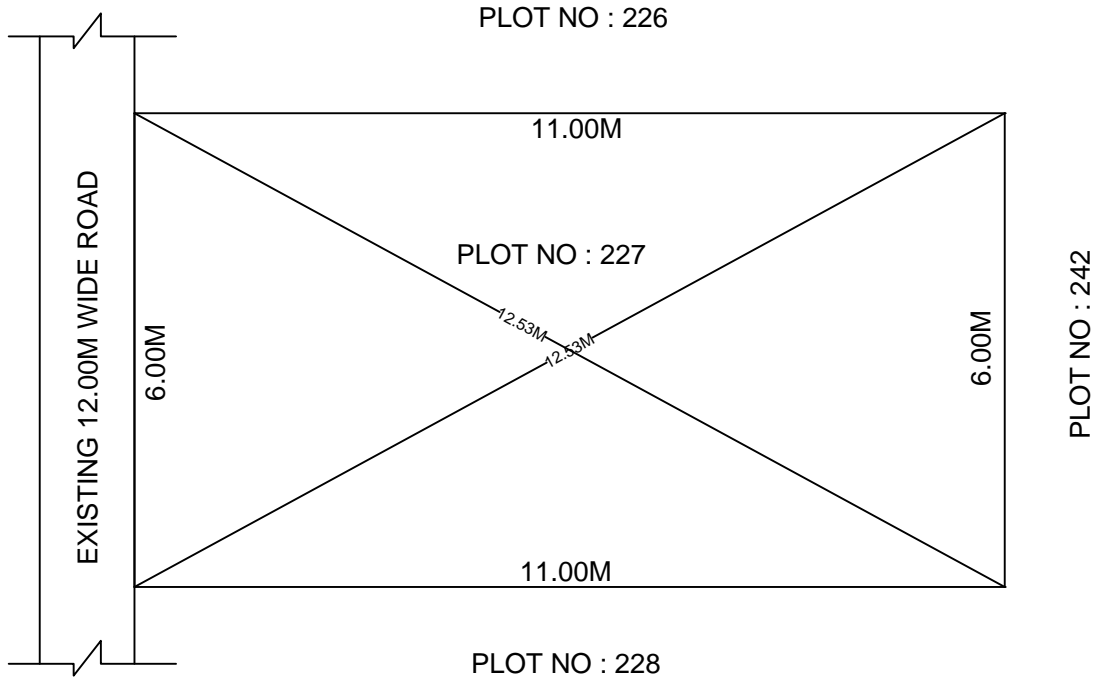

SITE PLAN OF SHOWING PLOT NO : 227, AUTONAGAR AT
CHALLAPALLI VILLAGE & MANDAL, KRISHNA DISTRICT.

PLOT AREA : 66.00 Sqm

SCALE : 1:100

BOUNDARIES

NORTH : PLOT NO : 226

SOUTH : PLOT NO : 228

EAST : PLOT NO : 242

WEST : EXISTING 12.00M WIDE ROAD

*****NOTE :-** 1) The site plan measurements shown above are as per approved layout plan approved by APCRDA.

2) The site plan is indicative only. The actual features are subject to modification if any by the competent authority on time to time basis and also ground condition of the actual measurements.

3) Any alteration/Modification on extent of the said plot will be notified accordingly.