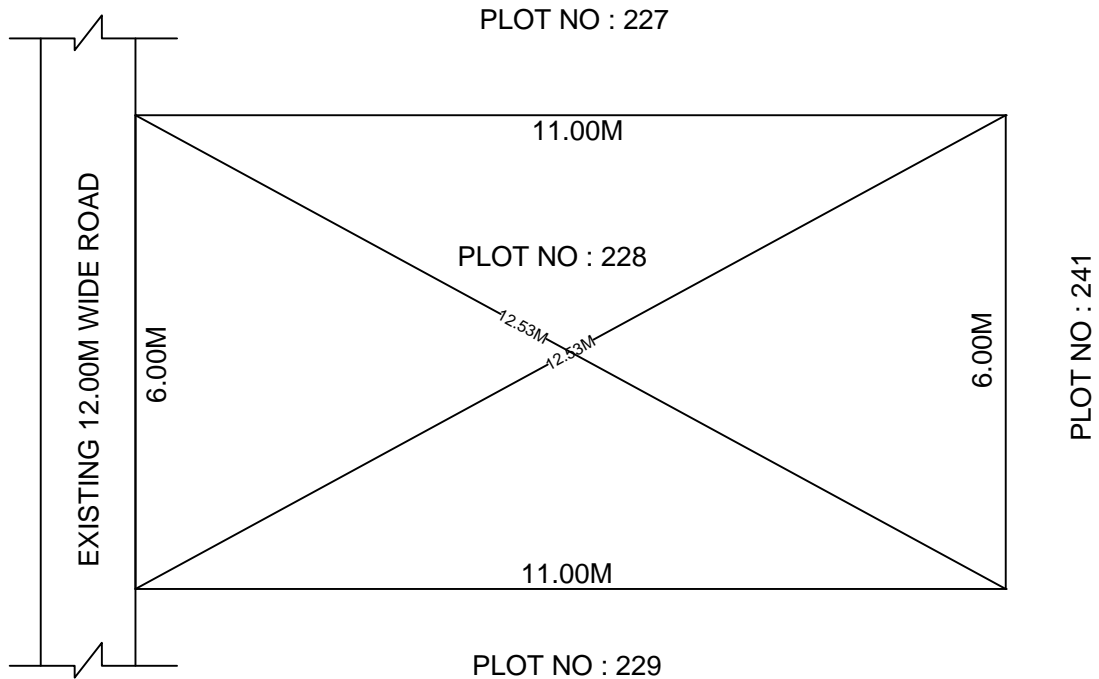

SITE PLAN OF SHOWING PLOT NO : 228, AUTONAGAR AT  
CHALLAPALLI VILLAGE & MANDAL, KRISHNA DISTRICT.

PLOT AREA : 66.00 Sqm

SCALE : 1:100

**BOUNDARIES**

NORTH : PLOT NO : 227

SOUTH : PLOT NO : 229

EAST : PLOT NO : 241

WEST : EXISTING 12.00M WIDE ROAD

**\*\*\*NOTE :-** 1) The site plan measurements shown above are as per approved layout plan approved by APCRDA.

2) The site plan is indicative only. The actual features are subject to modification if any by the competent authority on time to time basis and also ground condition of the actual measurements.

3) Any alteration/Modification on extent of the said plot will be notified accordingly.