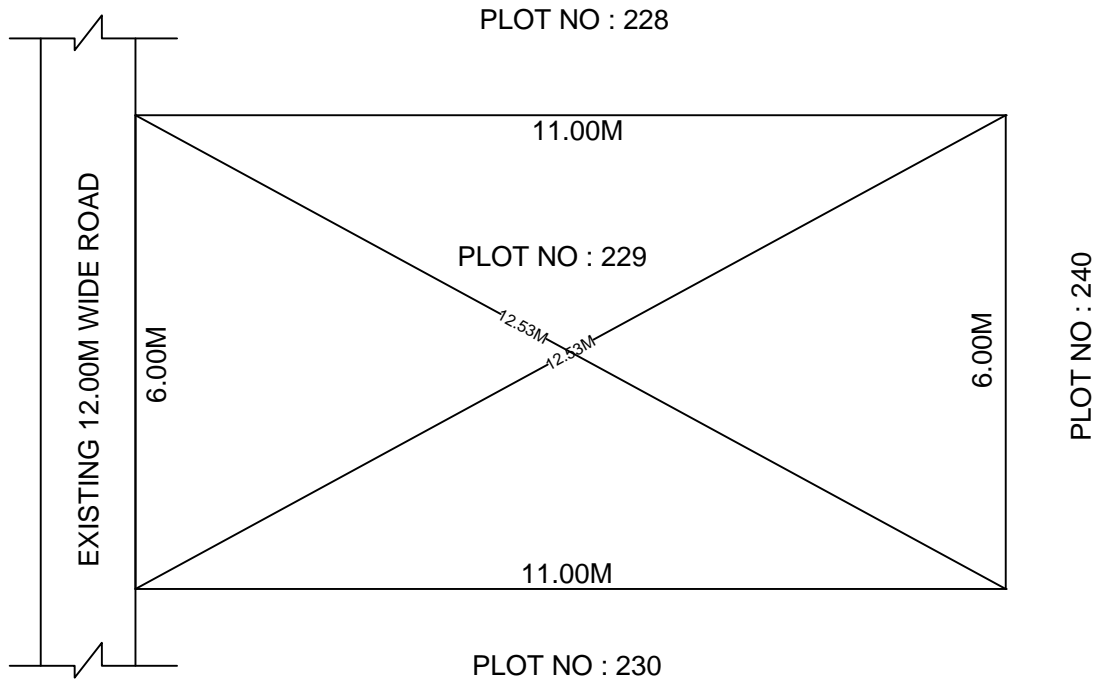

SITE PLAN OF SHOWING PLOT NO : 229, AUTONAGAR AT
CHALLAPALLI VILLAGE & MANDAL, KRISHNA DISTRICT.

PLOT AREA : 66.00 Sqm

SCALE : 1:100

BOUNDARIES

NORTH : PLOT NO : 228

SOUTH : PLOT NO : 230

EAST : PLOT NO : 240

WEST : EXISTING 12.00M WIDE ROAD

*****NOTE :-** 1) The site plan measurements shown above are as per approved layout plan approved by APCRDA.

2) The site plan is indicative only. The actual features are subject to modification if any by the competent authority on time to time basis and also ground condition of the actual measurements.

3) Any alteration/Modification on extent of the said plot will be notified accordingly.