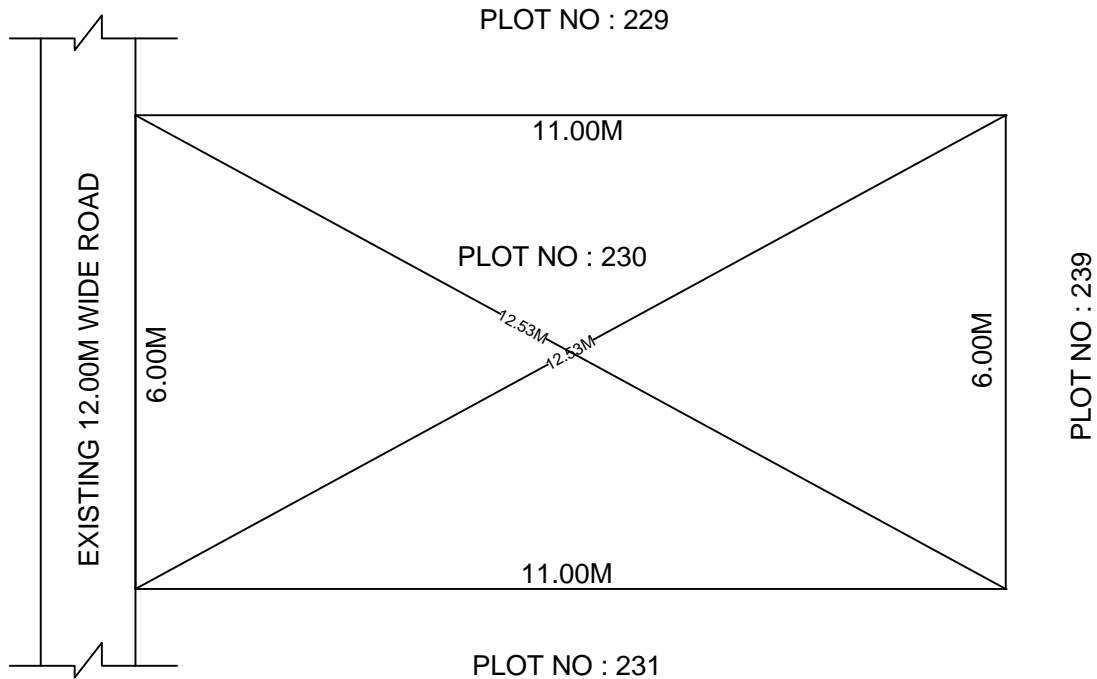

SITE PLAN OF SHOWING PLOT NO : 230, AUTONAGAR AT  
CHALLAPALLI VILLAGE & MANDAL, KRISHNA DISTRICT.

PLOT AREA : 66.00 Sqm

SCALE : 1:100

**BOUNDARIES**

NORTH : PLOT NO : 229

SOUTH : PLOT NO : 231

EAST : PLOT NO : 239

WEST : EXISTING 12.00M WIDE ROAD

**\*\*\*NOTE :-** 1) The site plan measurements shown above are as per approved layout plan approved by APCRDA.

2) The site plan is indicative only. The actual features are subject to modification if any by the competent authority on time to time basis and also ground condition of the actual measurements.

3) Any alteration/Modification on extent of the said plot will be notified accordingly.