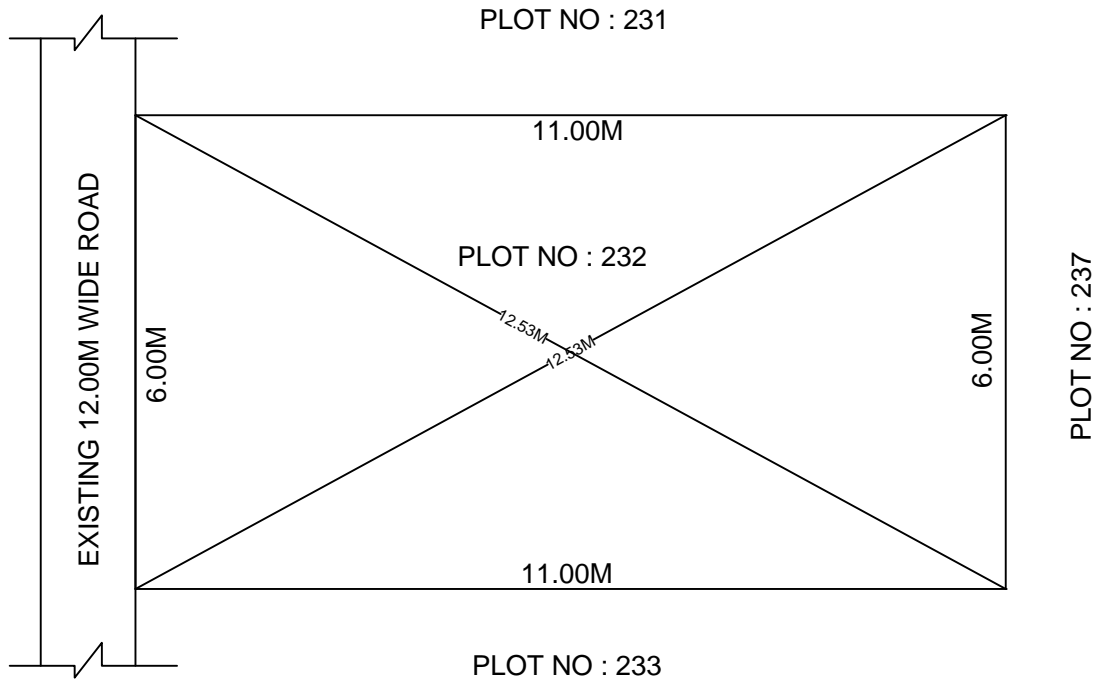

SITE PLAN OF SHOWING PLOT NO : 232, AUTONAGAR AT
CHALLAPALLI VILLAGE & MANDAL, KRISHNA DISTRICT.

PLOT AREA : 66.00 Sqm

SCALE : 1:100

BOUNDARIES

NORTH : PLOT NO : 231

SOUTH : PLOT NO : 233

EAST : PLOT NO : 237

WEST : EXISTING 12.00M WIDE ROAD

*****NOTE :-** 1) The site plan measurements shown above are as per approved layout plan approved by APCRDA.

2) The site plan is indicative only. The actual features are subject to modification if any by the competent authority on time to time basis and also ground condition of the actual measurements.

3) Any alteration/Modification on extent of the said plot will be notified accordingly.