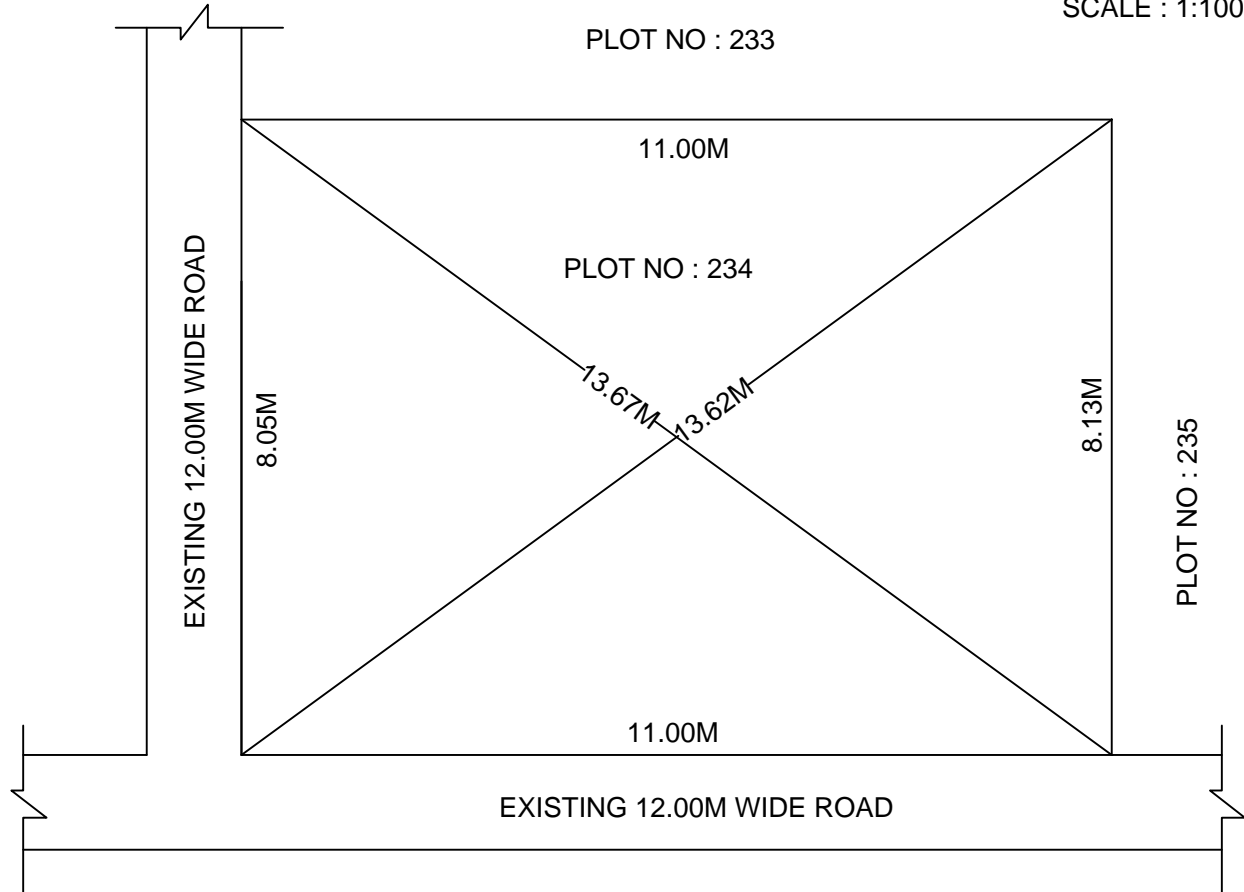

SITE PLAN OF SHOWING PLOT NO : 234, AUTONAGAR AT
CHALLAPALLI VILLAGE & MANDAL, KRISHNA DISTRICT.

PLOT AREA : 88.95 Sqm

SCALE : 1:100

BOUNDARIES

NORTH : PLOT NO : 233

SOUTH : EXISTING 12.00M WIDE ROAD

EAST : PLOT NO : 235

WEST : EXISTING 12.00M WIDE ROAD

*****NOTE :-** 1) The site plan measurements shown above are as per approved layout plan approved by APCRDA.

2) The site plan is indicative only. The actual features are subject to modification if any by the competent authority on time to time basis and also ground condition of the actual measurements.

3) Any alteration/Modification on extent of the said plot will be notified accordingly.