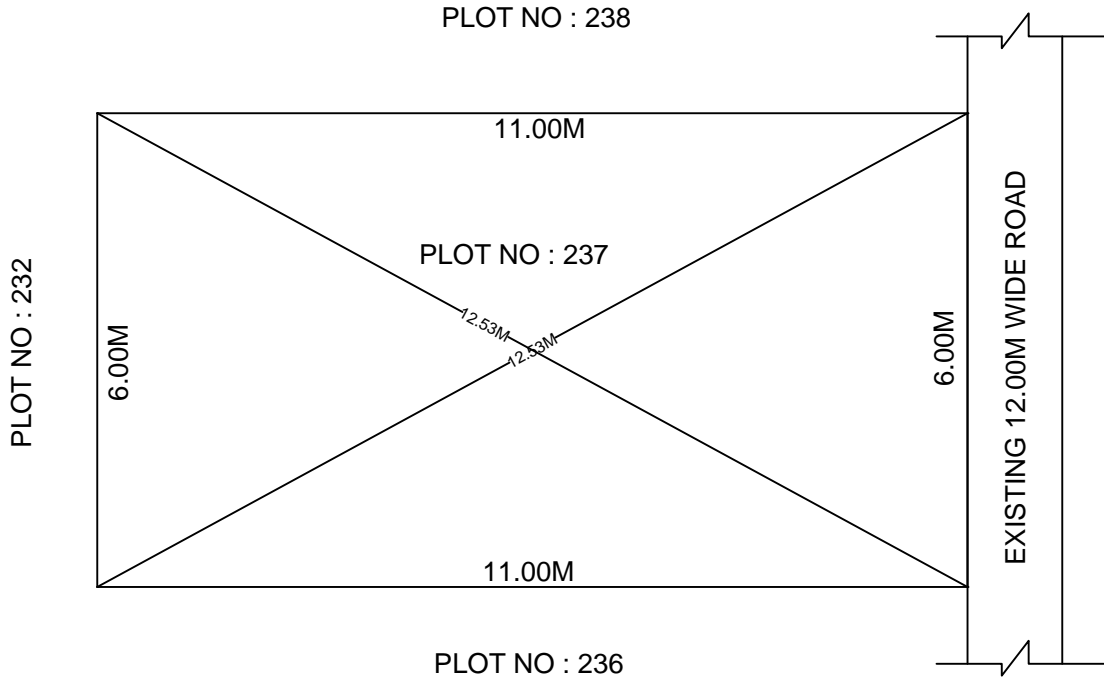

SITE PLAN OF SHOWING PLOT NO : 237, AUTONAGAR AT
CHALLAPALLI VILLAGE & MANDAL, KRISHNA DISTRICT.

PLOT AREA : 66.00 Sqm

SCALE : 1:100

BOUNDARIES

NORTH : PLOT NO : 238

SOUTH : PLOT NO : 236

EAST : EXISTING 12.00M WIDE ROAD

WEST : PLOT NO : 232

***NOTE :- 1) The site plan measurements shown above are as per approved layout plan approved by APCRDA.

2) The site plan is indicative only. The actual features are subject to modification if any by the competent authority on time to time basis and also ground condition of the actual measurements.

3) Any alteration/Modification on extent of the said plot will be notified accordingly.