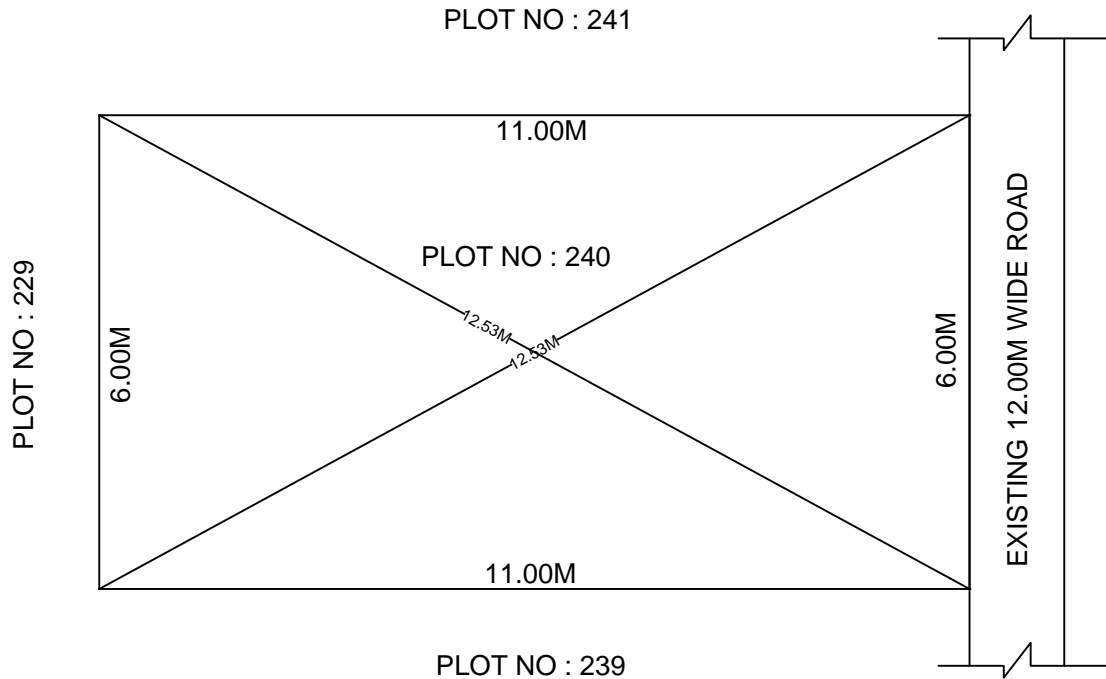

SITE PLAN OF SHOWING PLOT NO : 240, AUTONAGAR AT  
CHALLAPALLI VILLAGE & MANDAL, KRISHNA DISTRICT.

PLOT AREA : 66.00 Sqm

SCALE : 1:100

BOUNDARIES

NORTH : PLOT NO : 241

SOUTH : PLOT NO : 239

EAST : EXISTING 12.00M WIDE ROAD

WEST : PLOT NO : 229

**\*\*\*NOTE :-** 1) The site plan measurements shown above are as per approved layout plan approved by APCRDA.

2) The site plan is indicative only. The actual features are subject to modification if any by the competent authority on time to time basis and also ground condition of the actual measurements.

3) Any alteration/Modification on extent of the said plot will be notified accordingly.