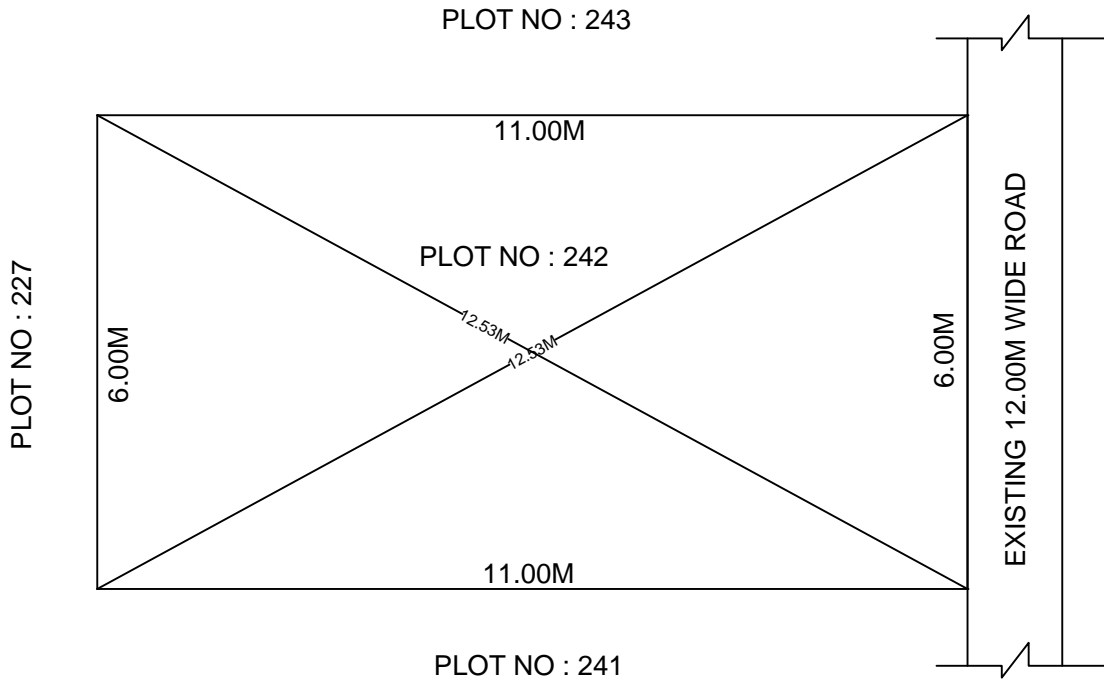

SITE PLAN OF SHOWING PLOT NO : 242, AUTONAGAR AT
CHALLAPALLI VILLAGE & MANDAL, KRISHNA DISTRICT.

PLOT AREA : 66.00 Sqm

SCALE : 1:100

BOUNDARIES

NORTH : PLOT NO : 243

SOUTH : PLOT NO : 241

EAST : EXISTING 12.00M WIDE ROAD

WEST : PLOT NO : 227

*****NOTE :-** 1) The site plan measurements shown above are as per approved layout plan approved by APCRDA.

2) The site plan is indicative only. The actual features are subject to modification if any by the competent authority on time to time basis and also ground condition of the actual measurements.

3) Any alteration/Modification on extent of the said plot will be notified accordingly.