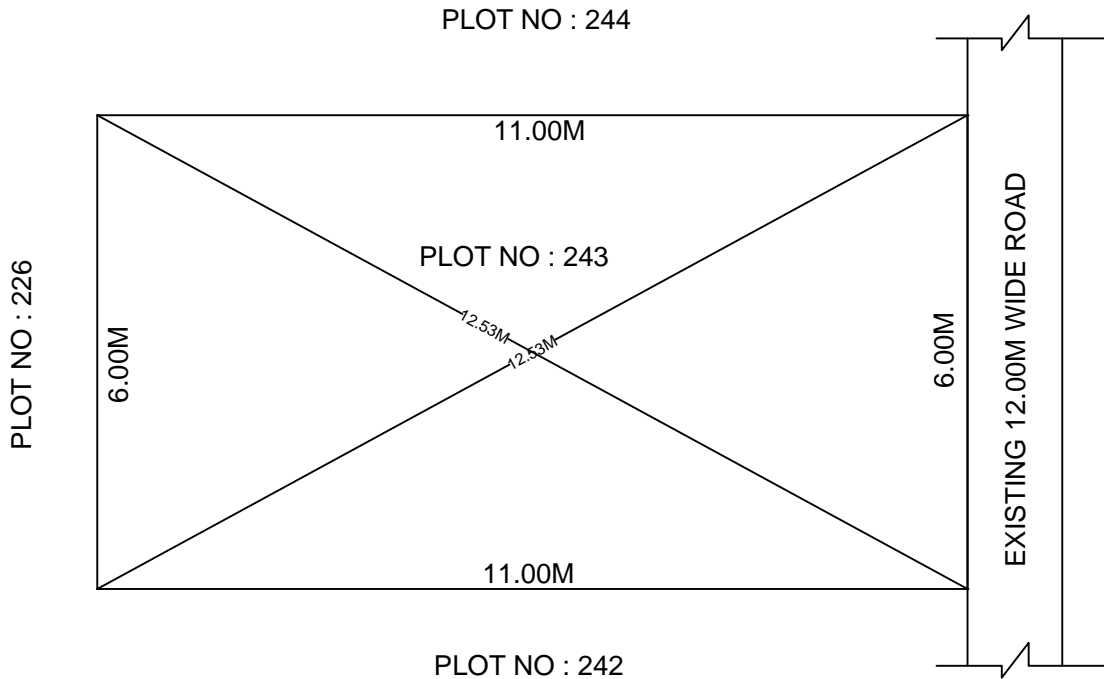

SITE PLAN OF SHOWING PLOT NO : 243, AUTONAGAR AT
CHALLAPALLI VILLAGE & MANDAL, KRISHNA DISTRICT.

PLOT AREA : 66.00 Sqm

SCALE : 1:100

BOUNDARIES

NORTH : PLOT NO : 244

SOUTH : PLOT NO : 242

EAST : EXISTING 12.00M WIDE ROAD

WEST : PLOT NO : 226

*****NOTE :-** 1) The site plan measurements shown above are as per approved layout plan approved by APCRDA.

2) The site plan is indicative only. The actual features are subject to modification if any by the competent authority on time to time basis and also ground condition of the actual measurements.

3) Any alteration/Modification on extent of the said plot will be notified accordingly.