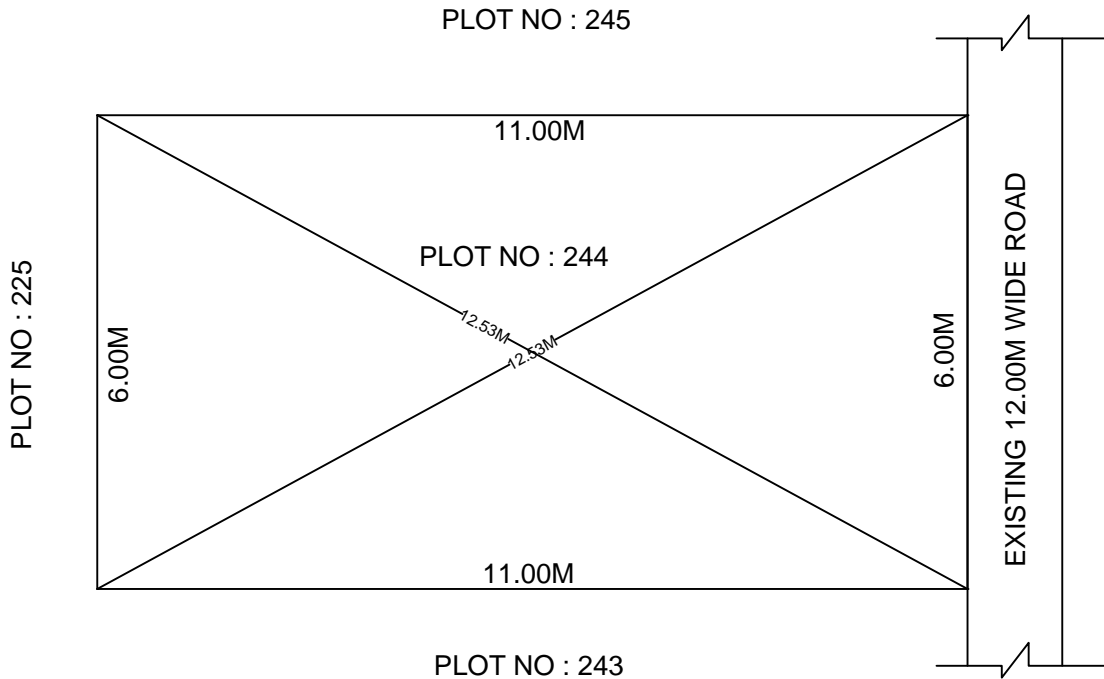

SITE PLAN OF SHOWING PLOT NO : 244, AUTONAGAR AT  
CHALLAPALLI VILLAGE & MANDAL, KRISHNA DISTRICT.

PLOT AREA : 66.00 Sqm

SCALE : 1:100

BOUNDARIES

NORTH : PLOT NO : 245

SOUTH : PLOT NO : 243

EAST : EXISTING 12.00M WIDE ROAD

WEST : PLOT NO : 225

**\*\*\*NOTE :-** 1) The site plan measurements shown above are as per approved layout plan approved by APCRDA.

2) The site plan is indicative only. The actual features are subject to modification if any by the competent authority on time to time basis and also ground condition of the actual measurements.

3) Any alteration/Modification on extent of the said plot will be notified accordingly.