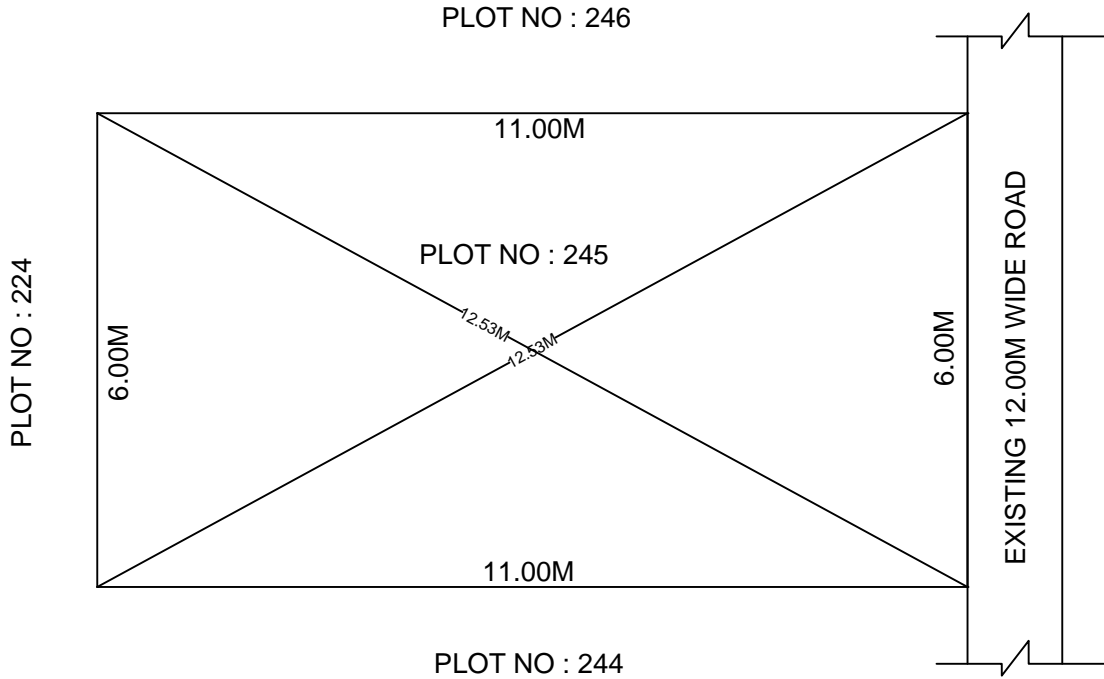

SITE PLAN OF SHOWING PLOT NO : 245, AUTONAGAR AT
CHALLAPALLI VILLAGE & MANDAL, KRISHNA DISTRICT.

PLOT AREA : 66.00 Sqm

SCALE : 1:100

BOUNDARIES

NORTH : PLOT NO : 246

SOUTH : PLOT NO : 244

EAST : EXISTING 12.00M WIDE ROAD

WEST : PLOT NO : 224

***NOTE :- 1) The site plan measurements shown above are as per approved layout plan approved by APCRDA.

2) The site plan is indicative only. The actual features are subject to modification if any by the competent authority on time to time basis and also ground condition of the actual measurements.

3) Any alteration/Modification on extent of the said plot will be notified accordingly.