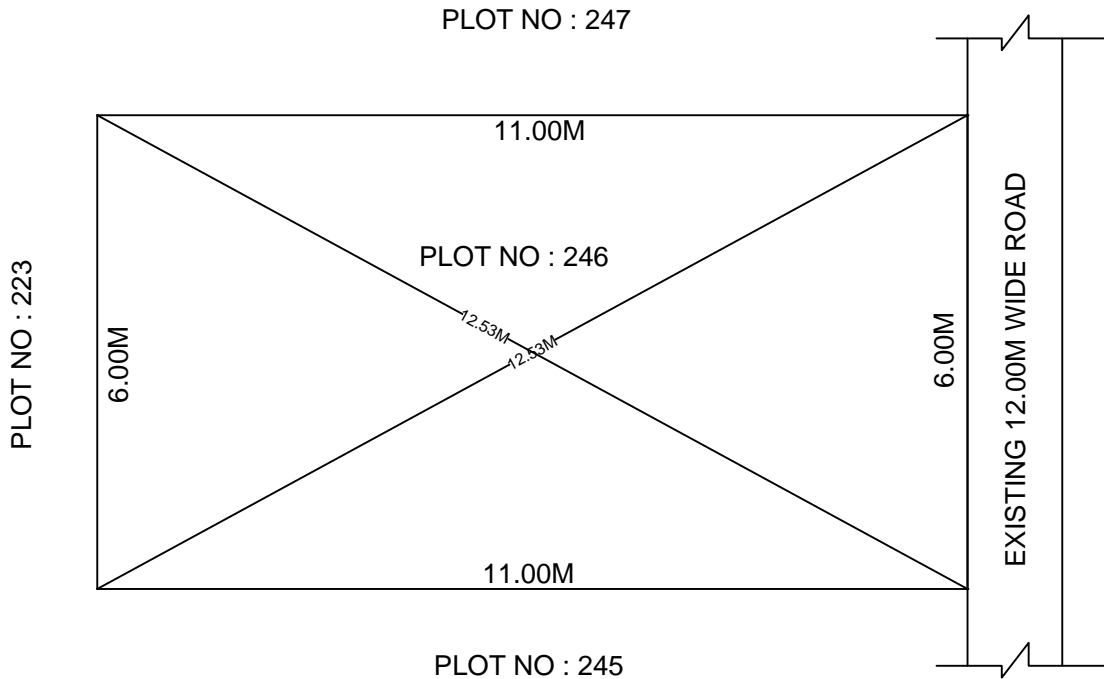

SITE PLAN OF SHOWING PLOT NO : 246, AUTONAGAR AT  
CHALLAPALLI VILLAGE & MANDAL, KRISHNA DISTRICT.

PLOT AREA : 66.00 Sqm

SCALE : 1:100

BOUNDARIES

NORTH : PLOT NO : 247

SOUTH : PLOT NO : 245

EAST : EXISTING 12.00M WIDE ROAD

WEST : PLOT NO : 223

\*\*\*NOTE :- 1) The site plan measurements shown above are as per approved layout plan approved by APCRDA.

2) The site plan is indicative only. The actual features are subject to modification if any by the competent authority on time to time basis and also ground condition of the actual measurements.

3) Any alteration/Modification on extent of the said plot will be notified accordingly.