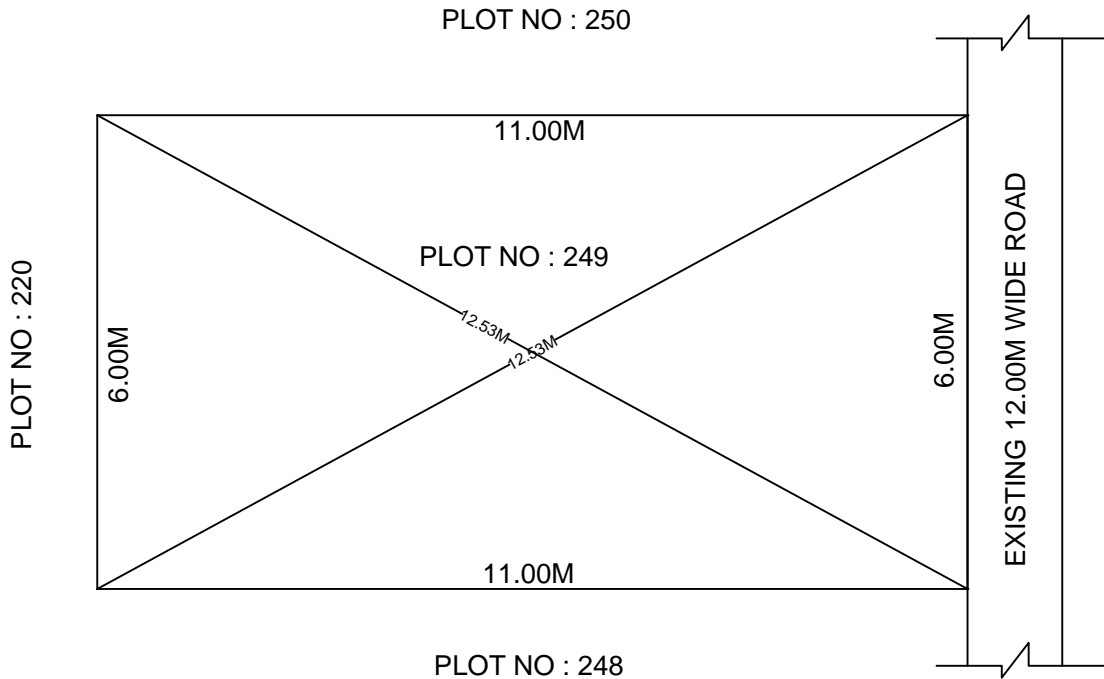

SITE PLAN OF SHOWING PLOT NO : 249, AUTONAGAR AT
CHALLAPALLI VILLAGE & MANDAL, KRISHNA DISTRICT.

PLOT AREA : 66.00 Sqm

SCALE : 1:100

BOUNDARIES

NORTH : PLOT NO : 250

SOUTH : PLOT NO : 248

EAST : EXISTING 12.00M WIDE ROAD

WEST : PLOT NO : 220

***NOTE :- 1) The site plan measurements shown above are as per approved layout plan approved by APCRDA.

2) The site plan is indicative only. The actual features are subject to modification if any by the competent authority on time to time basis and also ground condition of the actual measurements.

3) Any alteration/Modification on extent of the said plot will be notified accordingly.