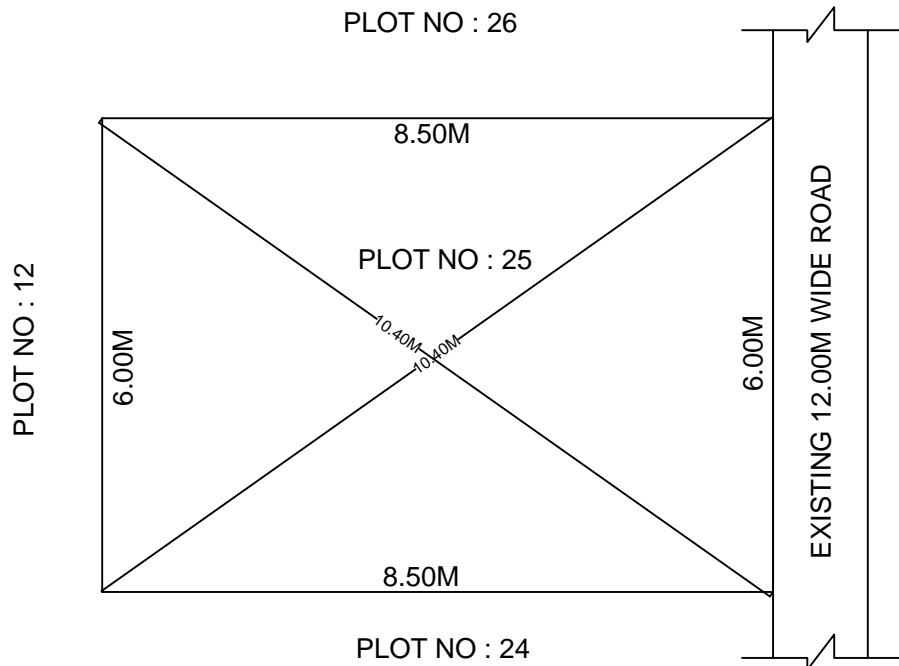

SITE PLAN OF SHOWING PLOT NO : 25, AUTONAGAR AT  
CHALLAPALLI VILLAGE & MANDAL, KRISHNA DISTRICT.

PLOT AREA : 51.00 Sqm

SCALE : 1:100

BOUNDARIES

NORTH : PLOT NO : 26

SOUTH : PLOT NO : 24

EAST : EXISTING 12.00M WIDE ROAD

WEST : PLOT NO : 12

\*\*\*NOTE :- 1) The site plan measurements shown above are as per approved layout plan approved by APCRDA.

2) The site plan is indicative only. The actual features are subject to modification if any by the competent authority on time to time basis and also ground condition of the actual measurements.

3) Any alteration/Modification on extent of the said plot will be notified accordingly.