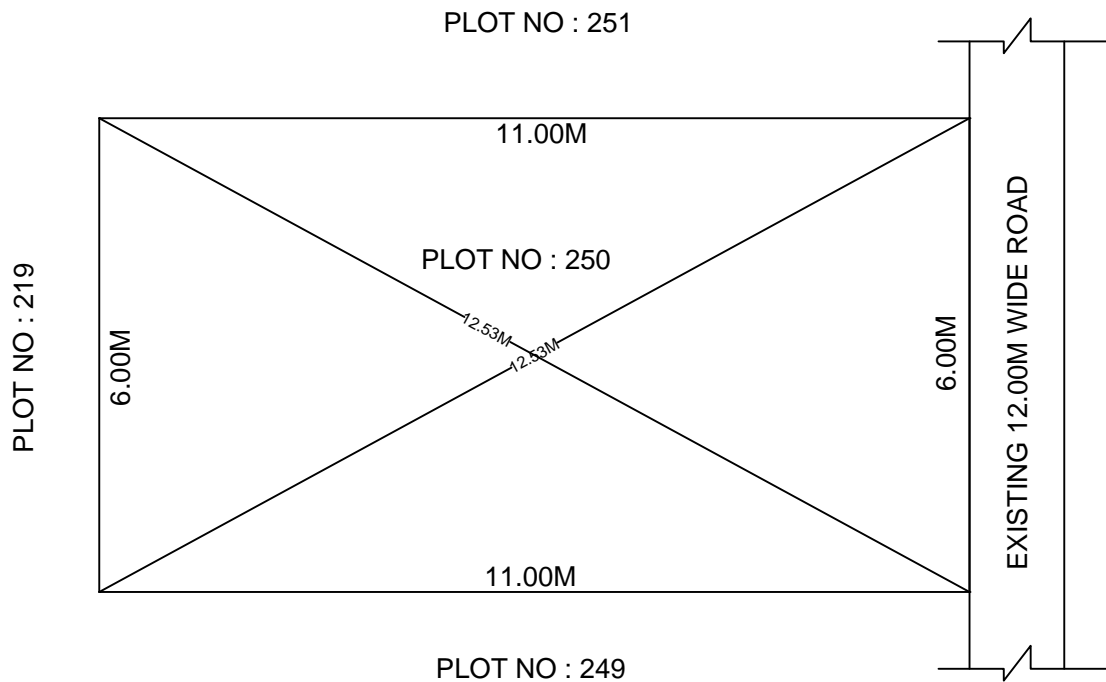

SITE PLAN OF SHOWING PLOT NO : 250, AUTONAGAR AT
CHALLAPALLI VILLAGE & MANDAL, KRISHNA DISTRICT.

PLOT AREA : 66.00 Sqm

SCALE : 1:100

BOUNDARIES

NORTH : PLOT NO : 251

SOUTH : PLOT NO : 249

EAST : EXISTING 12.00M WIDE ROAD

WEST : PLOT NO : 219

*****NOTE :-** 1) The site plan measurements shown above are as per approved layout plan approved by APCRDA.

2) The site plan is indicative only. The actual features are subject to modification if any by the competent authority on time to time basis and also ground condition of the actual measurements.

3) Any alteration/Modification on extent of the said plot will be notified accordingly.