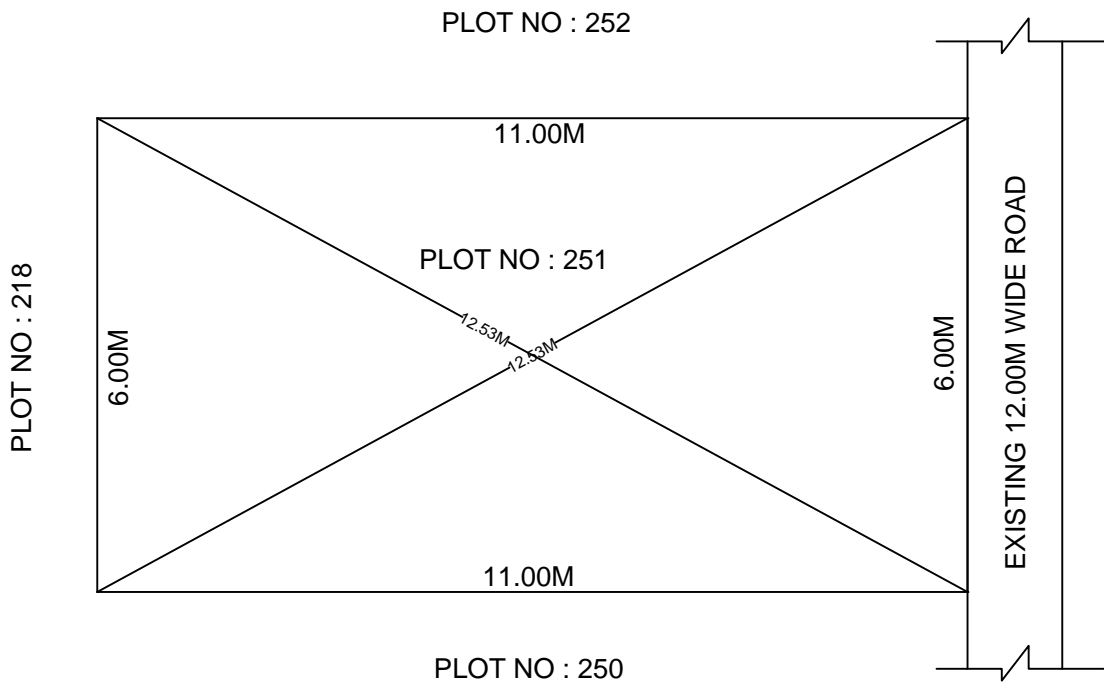

SITE PLAN OF SHOWING PLOT NO : 251, AUTONAGAR AT
CHALLAPALLI VILLAGE & MANDAL, KRISHNA DISTRICT.

PLOT AREA : 66.00 Sqm

SCALE : 1:100

BOUNDARIES

NORTH : PLOT NO : 252

SOUTH : PLOT NO : 250

EAST : EXISTING 12.00M WIDE ROAD

WEST : PLOT NO : 218

***NOTE :- 1) The site plan measurements shown above are as per approved layout plan approved by APCRDA.

2) The site plan is indicative only. The actual features are subject to modification if any by the competent authority on time to time basis and also ground condition of the actual measurements.

3) Any alteration/Modification on extent of the said plot will be notified accordingly.