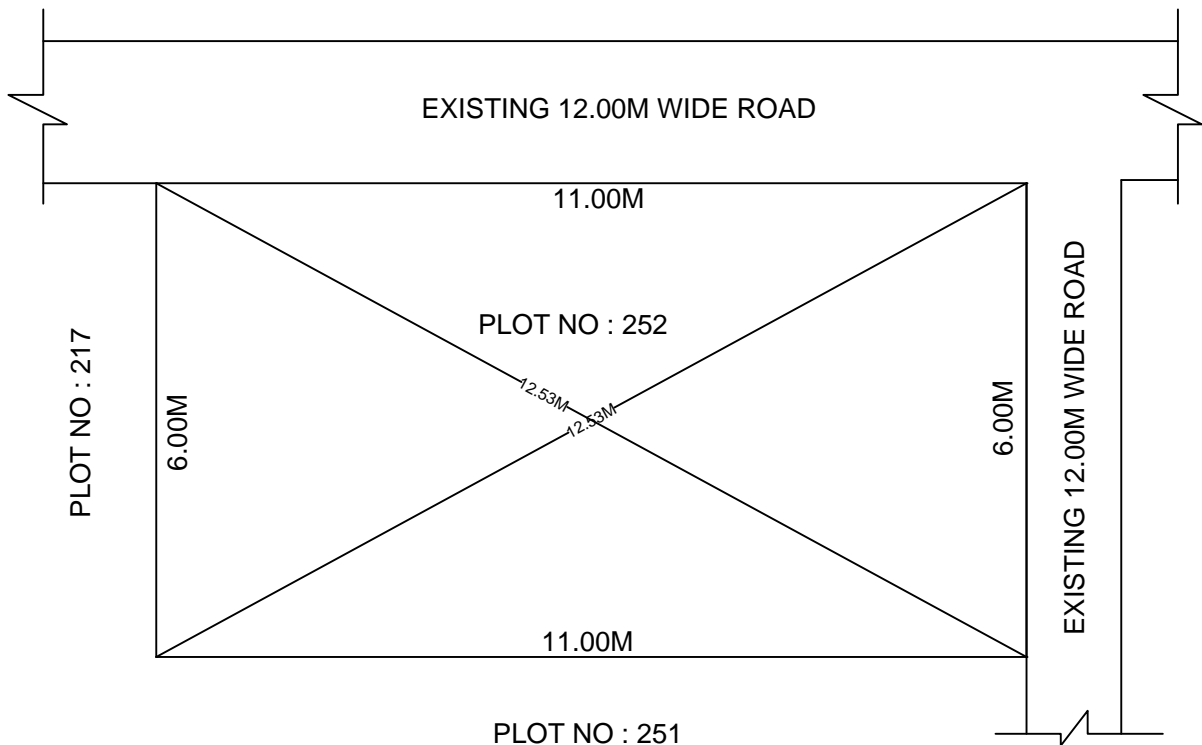

SITE PLAN OF SHOWING PLOT NO : 252, AUTONAGAR AT
CHALLAPALLI VILLAGE & MANDAL, KRISHNA DISTRICT.

PLOT AREA : 66.00 Sqm

SCALE : 1:100

BOUNDARIES

NORTH : EXISTING 12.00M WIDE ROAD

SOUTH : PLOT NO : 251

EAST : EXISTING 12.00M WIDE ROAD

WEST : PLOT NO : 217

***NOTE :- 1) The site plan measurements shown above are as per approved layout plan approved by APCRDA.

2) The site plan is indicative only. The actual features are subject to modification if any by the competent authority on time to time basis and also ground condition of the actual measurements.

3) Any alteration/Modification on extent of the said plot will be notified accordingly.