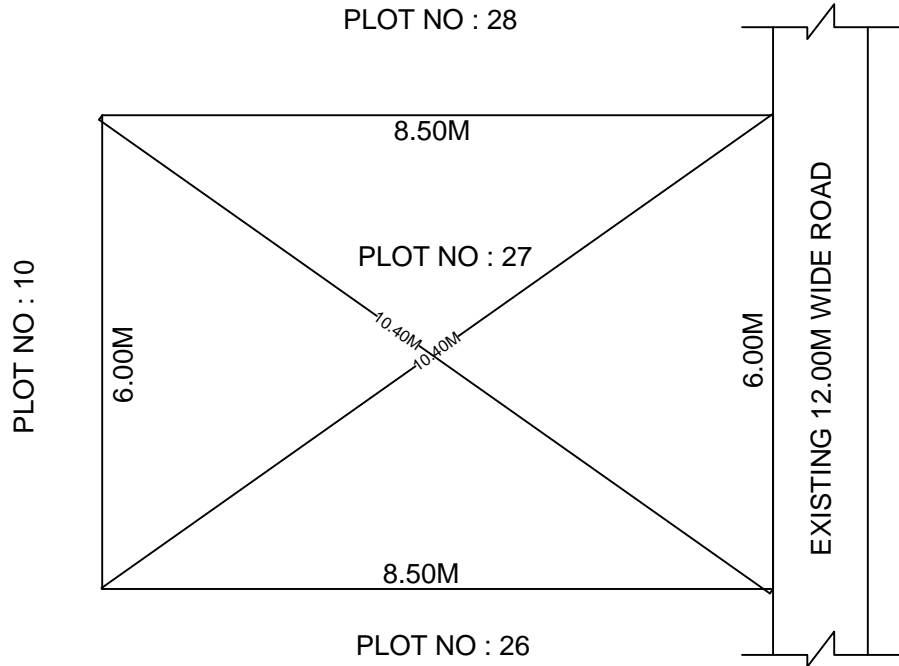

SITE PLAN OF SHOWING PLOT NO : 27, AUTONAGAR AT
CHALLAPALLI VILLAGE & MANDAL, KRISHNA DISTRICT.

PLOT AREA : 51.00 Sqm

SCALE : 1:100

BOUNDARIES

NORTH : PLOT NO : 28

SOUTH : PLOT NO : 26

EAST : EXISTING 12.00M WIDE ROAD

WEST : PLOT NO : 10

***NOTE :- 1) The site plan measurements shown above are as per approved layout plan approved by APCRDA.

2) The site plan is indicative only. The actual features are subject to modification if any by the competent authority on time to time basis and also ground condition of the actual measurements.

3) Any alteration/Modification on extent of the said plot will be notified accordingly.