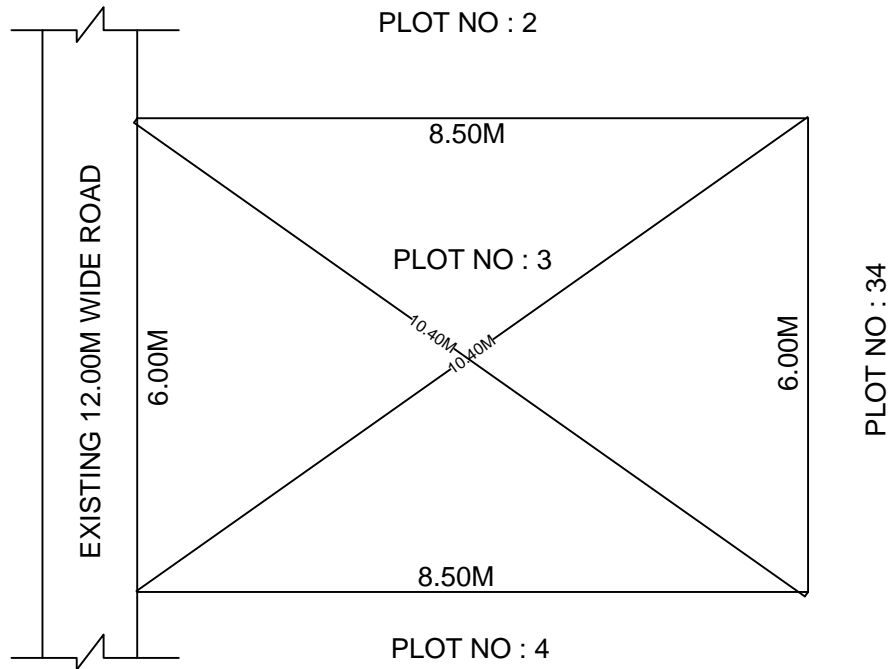

SITE PLAN OF SHOWING PLOT NO : 3, AUTONAGAR AT
CHALLAPALLI VILLAGE & MANDAL, KRISHNA DISTRICT.

PLOT AREA : 51.00 Sqm

SCALE : 1:100

BOUNDARIES

NORTH : PLOT NO : 2

SOUTH : PLOT NO : 4

EAST : PLOT NO : 34

WEST : EXISTING 12.00M WIDE ROAD

***NOTE :- 1) The site plan measurements shown above are as per approved layout plan approved by APCRDA.

2) The site plan is indicative only. The actual features are subject to modification if any by the competent authority on time to time basis and also ground condition of the actual measurements.

3) Any alteration/Modification on extent of the said plot will be notified accordingly.