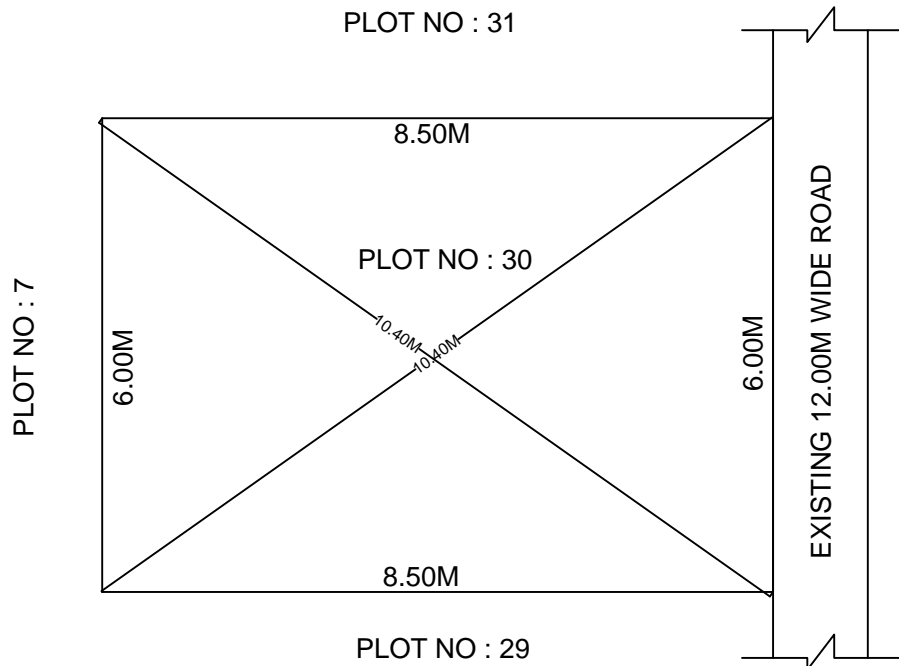

SITE PLAN OF SHOWING PLOT NO : 30, AUTONAGAR AT
CHALLAPALLI VILLAGE & MANDAL, KRISHNA DISTRICT.

PLOT AREA : 51.00 Sqm

SCALE : 1:100

BOUNDARIES

NORTH : PLOT NO : 31

SOUTH : PLOT NO : 29

EAST : EXISTING 12.00M WIDE ROAD

WEST : PLOT NO : 7

*****NOTE :-** 1) The site plan measurements shown above are as per approved layout plan approved by APCRDA.

2) The site plan is indicative only. The actual features are subject to modification if any by the competent authority on time to time basis and also ground condition of the actual measurements.

3) Any alteration/Modification on extent of the said plot will be notified accordingly.