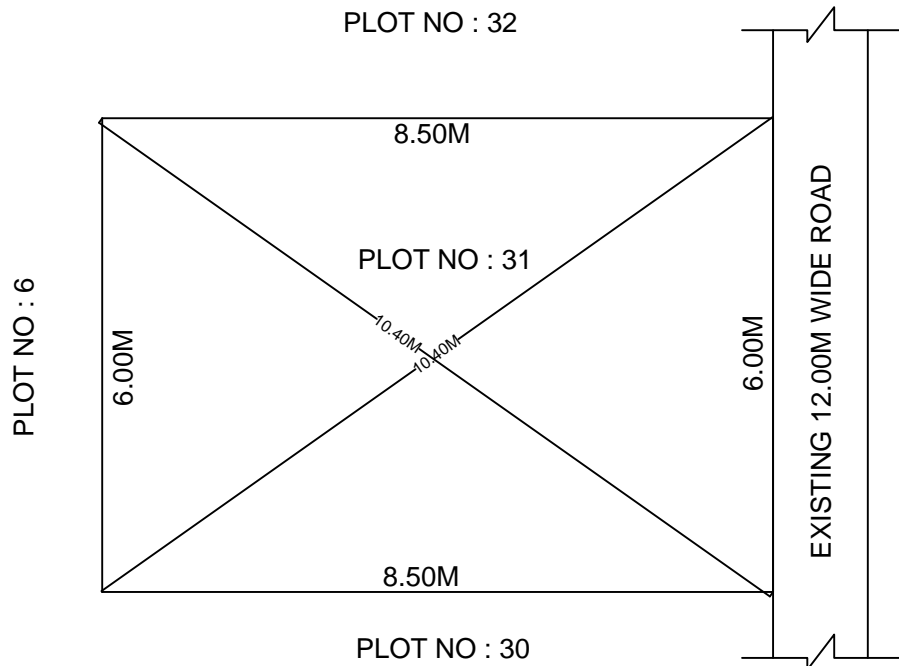

SITE PLAN OF SHOWING PLOT NO : 31, AUTONAGAR AT
CHALLAPALLI VILLAGE & MANDAL, KRISHNA DISTRICT.

PLOT AREA : 51.00 Sqm

SCALE : 1:100

BOUNDARIES

NORTH : PLOT NO : 32

SOUTH : PLOT NO : 30

EAST : EXISTING 12.00M WIDE ROAD

WEST : PLOT NO : 6

***NOTE :- 1) The site plan measurements shown above are as per approved layout plan approved by APCRDA.

2) The site plan is indicative only. The actual features are subject to modification if any by the competent authority on time to time basis and also ground condition of the actual measurements.

3) Any alteration/Modification on extent of the said plot will be notified accordingly.