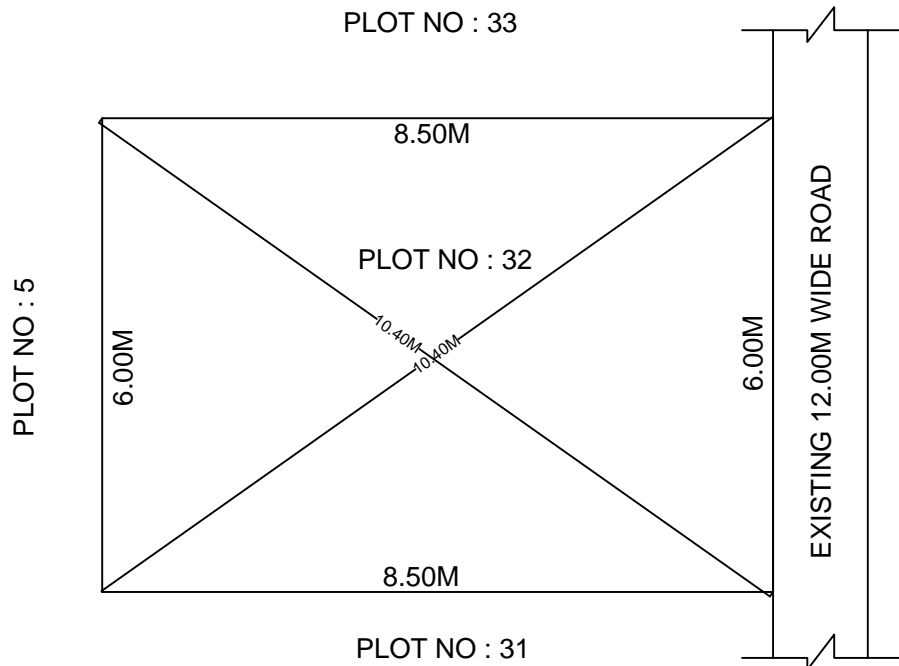

SITE PLAN OF SHOWING PLOT NO : 32, AUTONAGAR AT  
CHALLAPALLI VILLAGE & MANDAL, KRISHNA DISTRICT.

PLOT AREA : 51.00 Sqm

SCALE : 1:100

BOUNDARIES

NORTH : PLOT NO : 33

SOUTH : PLOT NO : 31

EAST : EXISTING 12.00M WIDE ROAD

WEST : PLOT NO : 5

\*\*\*NOTE :- 1) The site plan measurements shown above are as per approved layout plan approved by APCRDA.

2) The site plan is indicative only. The actual features are subject to modification if any by the competent authority on time to time basis and also ground condition of the actual measurements.

3) Any alteration/Modification on extent of the said plot will be notified accordingly.