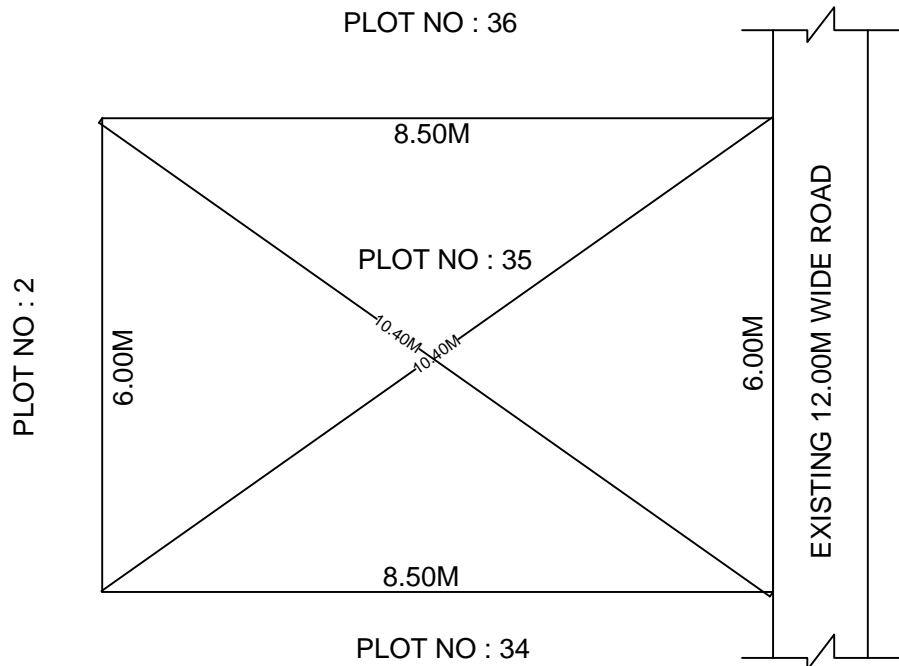

SITE PLAN OF SHOWING PLOT NO : 35, AUTONAGAR AT
CHALLAPALLI VILLAGE & MANDAL, KRISHNA DISTRICT.

PLOT AREA : 51.00 Sqm

SCALE : 1:100

BOUNDARIES

NORTH : PLOT NO : 36

SOUTH : PLOT NO : 34

EAST : EXISTING 12.00M WIDE ROAD

WEST : PLOT NO : 2

*****NOTE :-** 1) The site plan measurements shown above are as per approved layout plan approved by APCRDA.

2) The site plan is indicative only. The actual features are subject to modification if any by the competent authority on time to time basis and also ground condition of the actual measurements.

3) Any alteration/Modification on extent of the said plot will be notified accordingly.