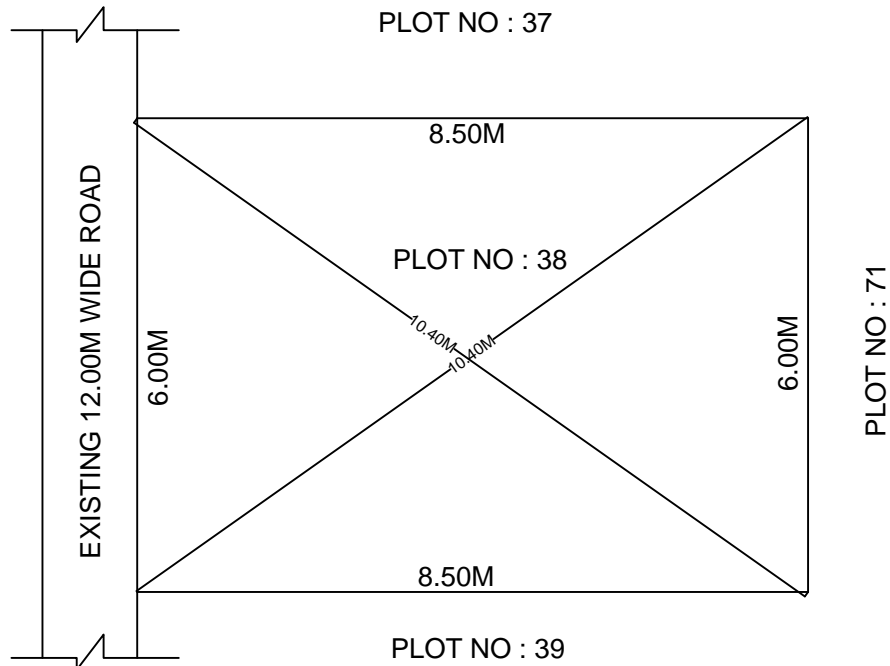

SITE PLAN OF SHOWING PLOT NO : 38, AUTONAGAR AT
CHALLAPALLI VILLAGE & MANDAL, KRISHNA DISTRICT.

PLOT AREA : 51.00 Sqm

SCALE : 1:100

BOUNDARIES

NORTH : PLOT NO : 37

SOUTH : PLOT NO : 39

EAST : PLOT NO : 71

WEST : EXISTING 12.00M WIDE ROAD

*****NOTE :-** 1) The site plan measurements shown above are as per approved layout plan approved by APCRDA.

2) The site plan is indicative only. The actual features are subject to modification if any by the competent authority on time to time basis and also ground condition of the actual measurements.

3) Any alteration/Modification on extent of the said plot will be notified accordingly.