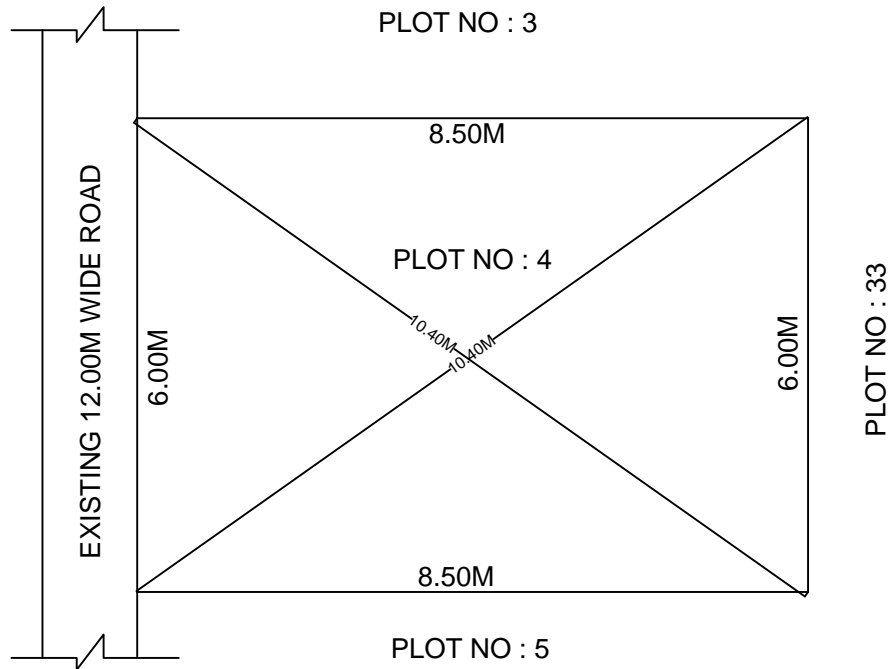

SITE PLAN OF SHOWING PLOT NO : 4, AUTONAGAR AT
CHALLAPALLI VILLAGE & MANDAL, KRISHNA DISTRICT.

PLOT AREA : 51.00 Sqm

SCALE : 1:100

BOUNDARIES

NORTH : PLOT NO : 3

SOUTH : PLOT NO : 5

EAST : PLOT NO : 33

WEST : EXISTING 12.00M WIDE ROAD

*****NOTE :-** 1) The site plan measurements shown above are as per approved layout plan approved by APCRDA.

2) The site plan is indicative only. The actual features are subject to modification if any by the competent authority on time to time basis and also ground condition of the actual measurements.

3) Any alteration/Modification on extent of the said plot will be notified accordingly.