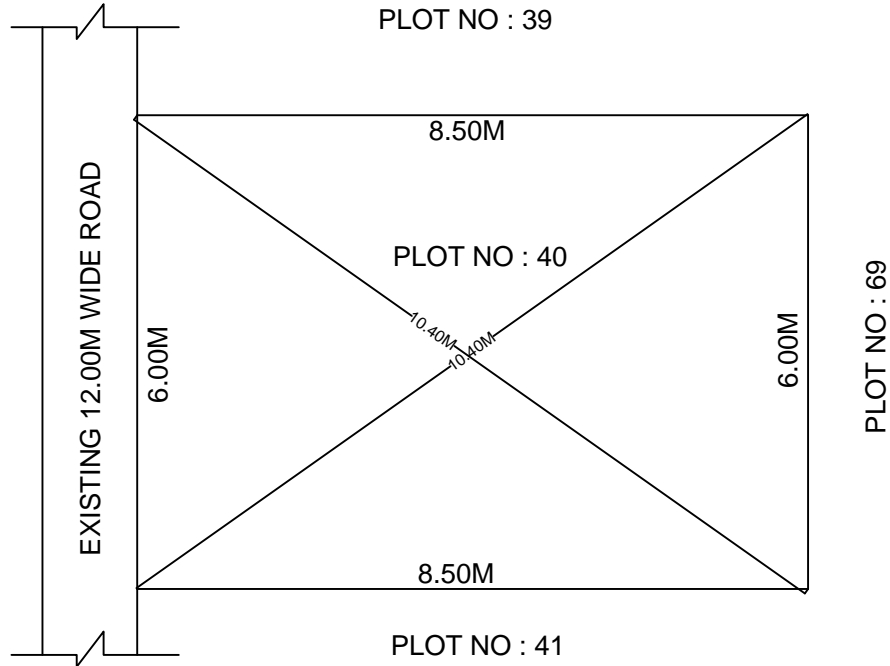

SITE PLAN OF SHOWING PLOT NO : 40, AUTONAGAR AT
CHALLAPALLI VILLAGE & MANDAL, KRISHNA DISTRICT.

PLOT AREA : 51.00 Sqm

SCALE : 1:100

BOUNDARIES

NORTH : PLOT NO : 39

SOUTH : PLOT NO : 41

EAST : PLOT NO : 69

WEST : EXISTING 12.00M WIDE ROAD

*****NOTE :-** 1) The site plan measurements shown above are as per approved layout plan approved by APCRDA.

2) The site plan is indicative only. The actual features are subject to modification if any by the competent authority on time to time basis and also ground condition of the actual measurements.

3) Any alteration/Modification on extent of the said plot will be notified accordingly.