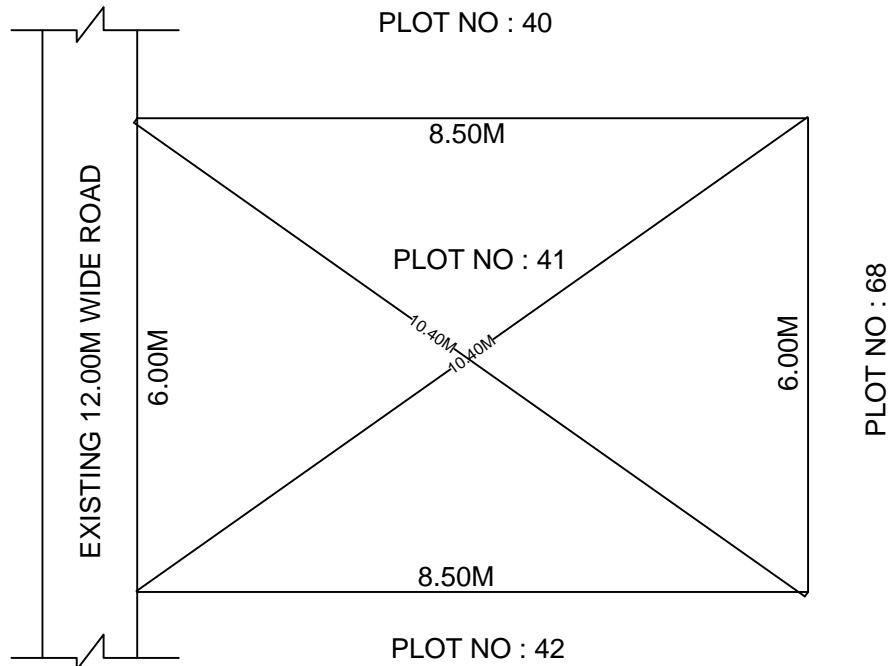

SITE PLAN OF SHOWING PLOT NO : 41, AUTONAGAR AT
CHALLAPALLI VILLAGE & MANDAL, KRISHNA DISTRICT.

PLOT AREA : 51.00 Sqm

SCALE : 1:100

BOUNDARIES

NORTH : PLOT NO : 40

SOUTH : PLOT NO : 42

EAST : PLOT NO : 68

WEST : EXISTING 12.00M WIDE ROAD

*****NOTE :-** 1) The site plan measurements shown above are as per approved layout plan approved by APCRDA.

2) The site plan is indicative only. The actual features are subject to modification if any by the competent authority on time to time basis and also ground condition of the actual measurements.

3) Any alteration/Modification on extent of the said plot will be notified accordingly.