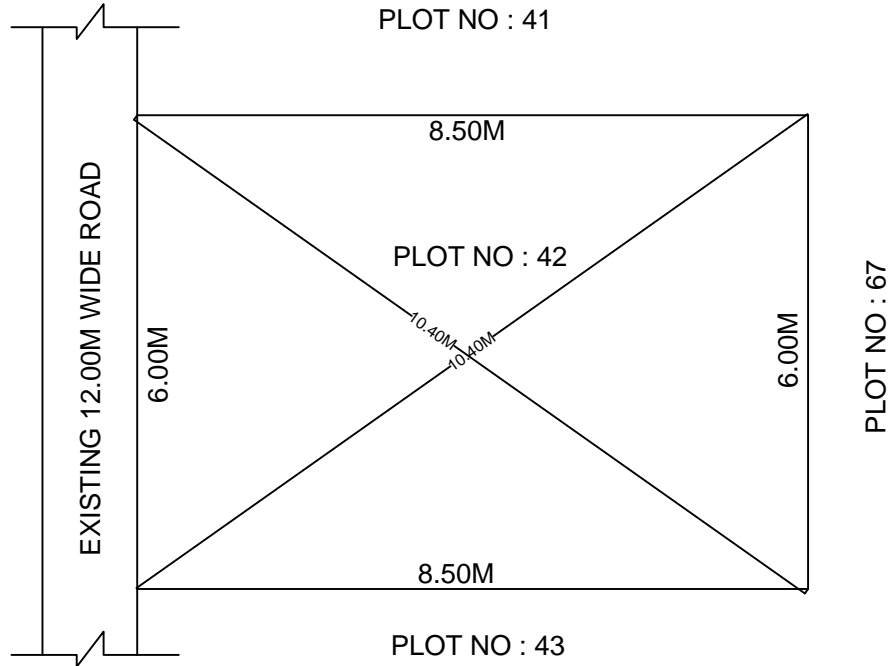

SITE PLAN OF SHOWING PLOT NO : 42, AUTONAGAR AT
CHALLAPALLI VILLAGE & MANDAL, KRISHNA DISTRICT.

PLOT AREA : 51.00 Sqm

SCALE : 1:100

BOUNDARIES

NORTH : PLOT NO : 41

SOUTH : PLOT NO : 43

EAST : PLOT NO : 67

WEST : EXISTING 12.00M WIDE ROAD

*****NOTE :-** 1) The site plan measurements shown above are as per approved layout plan approved by APCRDA.

2) The site plan is indicative only. The actual features are subject to modification if any by the competent authority on time to time basis and also ground condition of the actual measurements.

3) Any alteration/Modification on extent of the said plot will be notified accordingly.