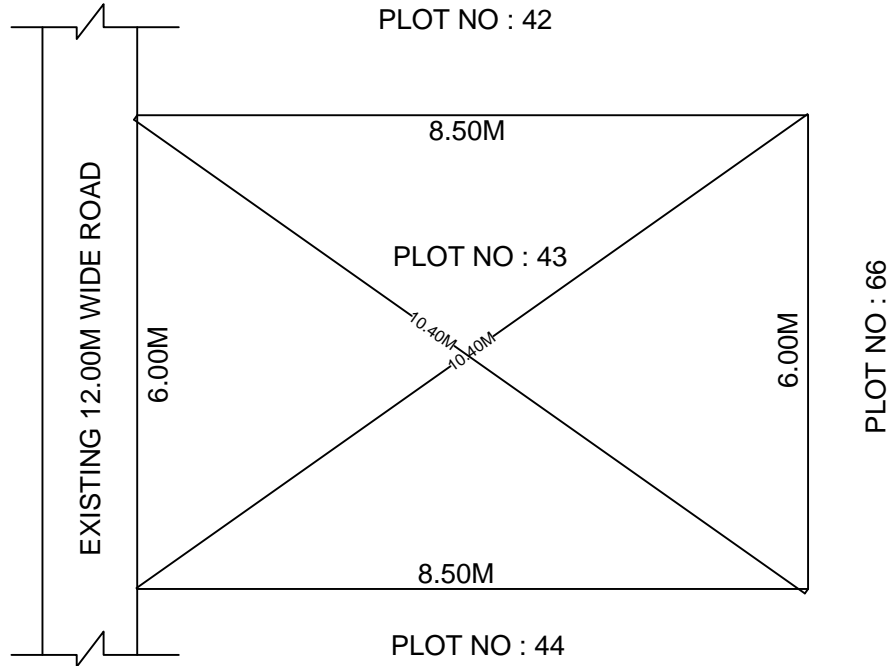

SITE PLAN OF SHOWING PLOT NO : 43, AUTONAGAR AT
CHALLAPALLI VILLAGE & MANDAL, KRISHNA DISTRICT.

PLOT AREA : 51.00 Sqm

SCALE : 1:100

BOUNDARIES

NORTH : PLOT NO : 42

SOUTH : PLOT NO : 44

EAST : PLOT NO : 66

WEST : EXISTING 12.00M WIDE ROAD

***NOTE :- 1) The site plan measurements shown above are as per approved layout plan approved by APCRDA.

2) The site plan is indicative only. The actual features are subject to modification if any by the competent authority on time to time basis and also ground condition of the actual measurements.

3) Any alteration/Modification on extent of the said plot will be notified accordingly.