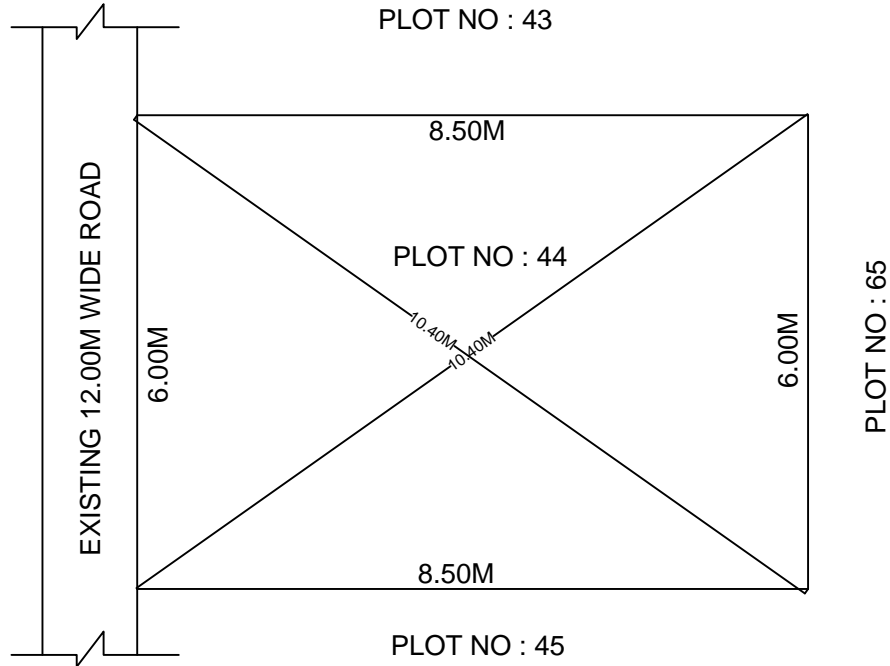

SITE PLAN OF SHOWING PLOT NO : 44, AUTONAGAR AT
CHALLAPALLI VILLAGE & MANDAL, KRISHNA DISTRICT.

PLOT AREA : 51.00 Sqm

SCALE : 1:100

BOUNDARIES

NORTH : PLOT NO : 43

SOUTH : PLOT NO : 45

EAST : PLOT NO : 65

WEST : EXISTING 12.00M WIDE ROAD

***NOTE :- 1) The site plan measurements shown above are as per approved layout plan approved by APCRDA.

2) The site plan is indicative only. The actual features are subject to modification if any by the competent authority on time to time basis and also ground condition of the actual measurements.

3) Any alteration/Modification on extent of the said plot will be notified accordingly.