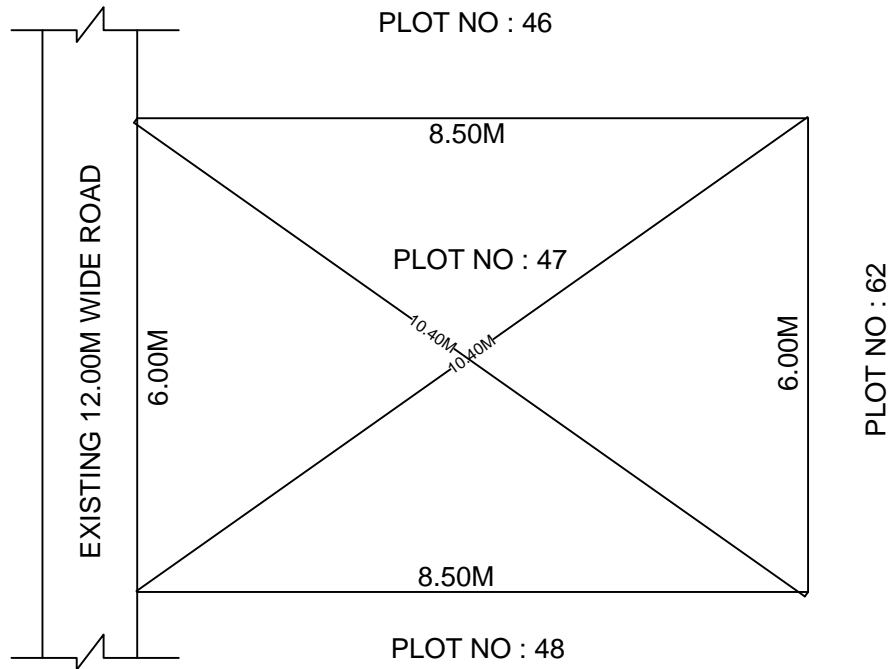

SITE PLAN OF SHOWING PLOT NO : 47, AUTONAGAR AT
CHALLAPALLI VILLAGE & MANDAL, KRISHNA DISTRICT.

PLOT AREA : 51.00 Sqm

SCALE : 1:100

BOUNDARIES

NORTH : PLOT NO : 46

SOUTH : PLOT NO : 48

EAST : PLOT NO : 62

WEST : EXISTING 12.00M WIDE ROAD

*****NOTE :-** 1) The site plan measurements shown above are as per approved layout plan approved by APCRDA.

2) The site plan is indicative only. The actual features are subject to modification if any by the competent authority on time to time basis and also ground condition of the actual measurements.

3) Any alteration/Modification on extent of the said plot will be notified accordingly.