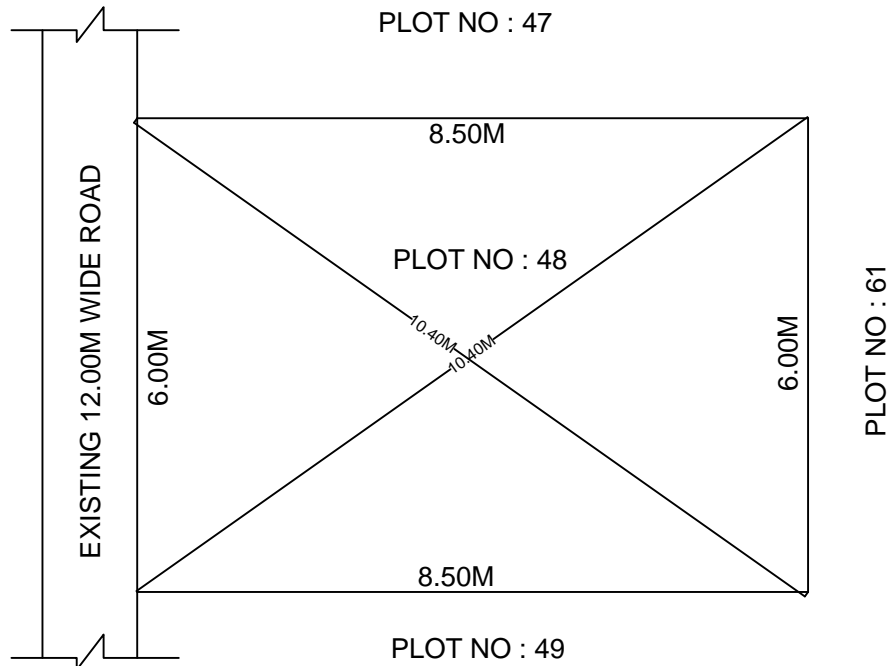

SITE PLAN OF SHOWING PLOT NO : 48, AUTONAGAR AT  
CHALLAPALLI VILLAGE & MANDAL, KRISHNA DISTRICT.

PLOT AREA : 51.00 Sqm

SCALE : 1:100

BOUNDARIES

NORTH : PLOT NO : 47

SOUTH : PLOT NO : 49

EAST : PLOT NO : 61

WEST : EXISTING 12.00M WIDE ROAD

**\*\*\*NOTE :-** 1) The site plan measurements shown above are as per approved layout plan approved by APCRDA.

2) The site plan is indicative only. The actual features are subject to modification if any by the competent authority on time to time basis and also ground condition of the actual measurements.

3) Any alteration/Modification on extent of the said plot will be notified accordingly.