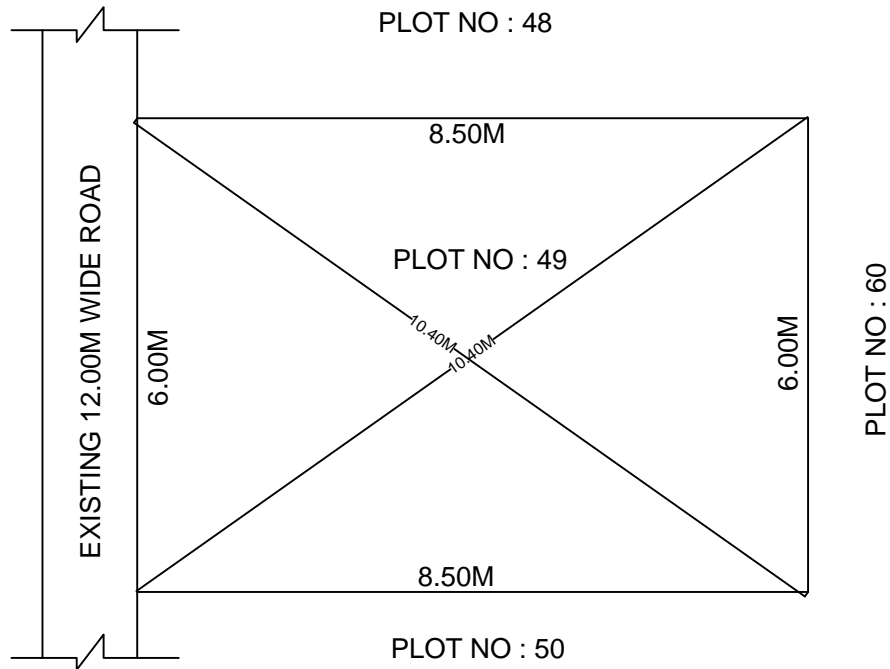

SITE PLAN OF SHOWING PLOT NO : 49, AUTONAGAR AT  
CHALLAPALLI VILLAGE & MANDAL, KRISHNA DISTRICT.

PLOT AREA : 51.00 Sqm

SCALE : 1:100

BOUNDARIES

NORTH : PLOT NO : 48

SOUTH : PLOT NO : 50

EAST : PLOT NO : 60

WEST : EXISTING 12.00M WIDE ROAD

**\*\*\*NOTE :-** 1) The site plan measurements shown above are as per approved layout plan approved by APCRDA.

2) The site plan is indicative only. The actual features are subject to modification if any by the competent authority on time to time basis and also ground condition of the actual measurements.

3) Any alteration/Modification on extent of the said plot will be notified accordingly.