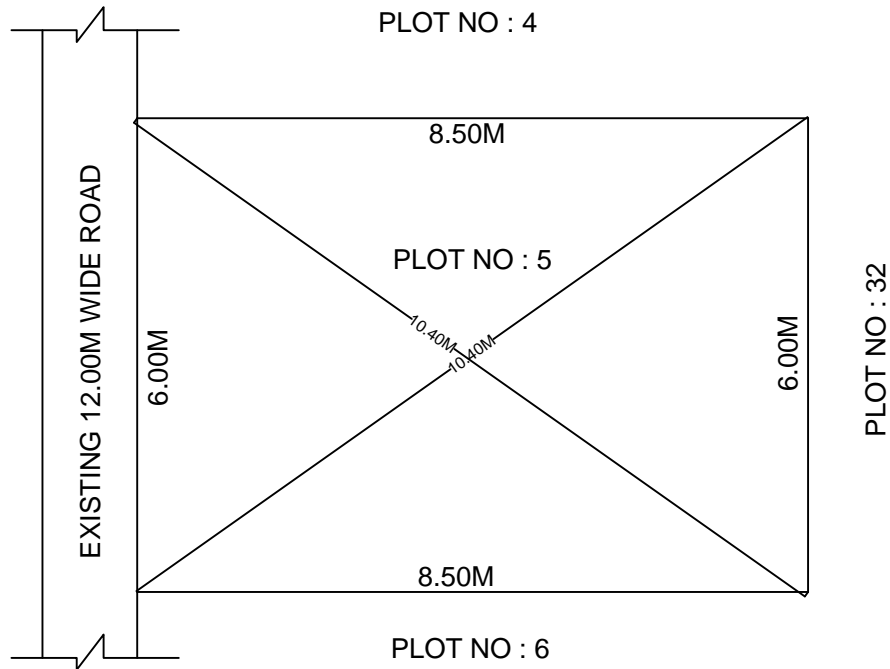

SITE PLAN OF SHOWING PLOT NO : 5, AUTONAGAR AT
CHALLAPALLI VILLAGE & MANDAL, KRISHNA DISTRICT.

PLOT AREA : 51.00 Sqm

SCALE : 1:100

BOUNDARIES

NORTH : PLOT NO : 4

SOUTH : PLOT NO : 6

EAST : PLOT NO : 32

WEST : EXISTING 12.00M WIDE ROAD

***NOTE :- 1) The site plan measurements shown above are as per approved layout plan approved by APCRDA.

2) The site plan is indicative only. The actual features are subject to modification if any by the competent authority on time to time basis and also ground condition of the actual measurements.

3) Any alteration/Modification on extent of the said plot will be notified accordingly.