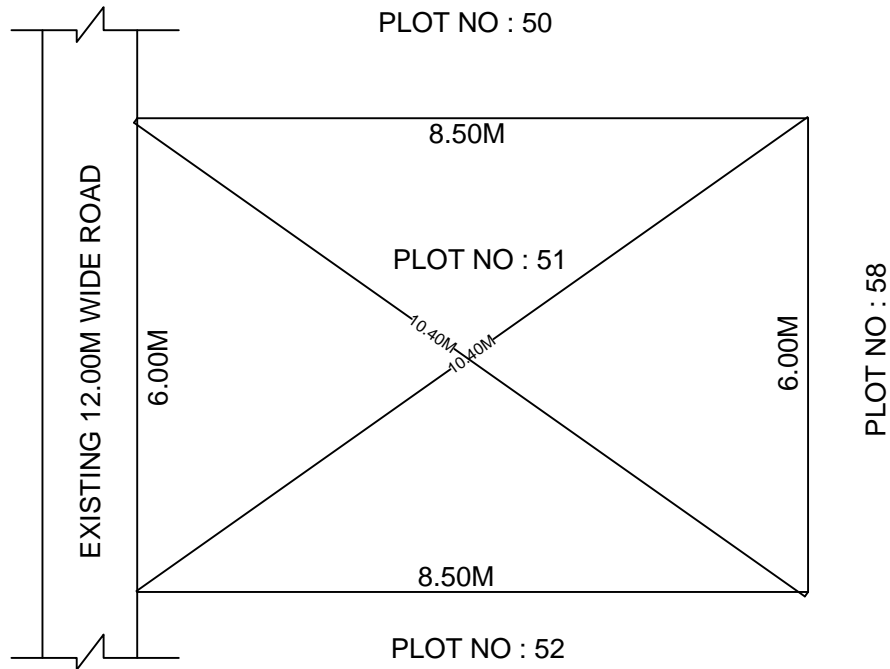

SITE PLAN OF SHOWING PLOT NO : 51, AUTONAGAR AT
CHALLAPALLI VILLAGE & MANDAL, KRISHNA DISTRICT.

PLOT AREA : 51.00 Sqm

SCALE : 1:100

BOUNDARIES

NORTH : PLOT NO : 50

SOUTH : PLOT NO : 52

EAST : PLOT NO : 58

WEST : EXISTING 12.00M WIDE ROAD

*****NOTE :-** 1) The site plan measurements shown above are as per approved layout plan approved by APCRDA.

2) The site plan is indicative only. The actual features are subject to modification if any by the competent authority on time to time basis and also ground condition of the actual measurements.

3) Any alteration/Modification on extent of the said plot will be notified accordingly.